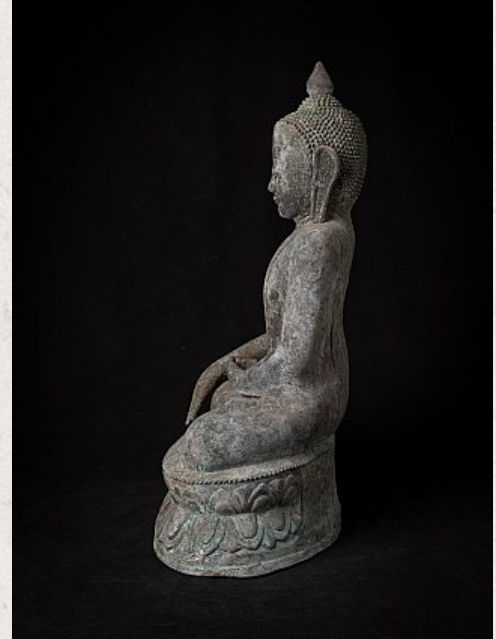

Antique bronze Burmese Buddha statue

- Material : bronze
- 52,8 cm high
- 37 cm wide and 21 cm deep
- Bhumisparsha mudra
- 19th century
- Weight: 12,4 kgs
- Originating from Burma
- Nr: 2435-11
- Price : 1,600 euro

Original Buddhas

Rielerweg 71-73

7416 ZB Deventer

The Netherlands

www.originalbuddhas.com

info@originalbuddhas.com

+31-6-22192241