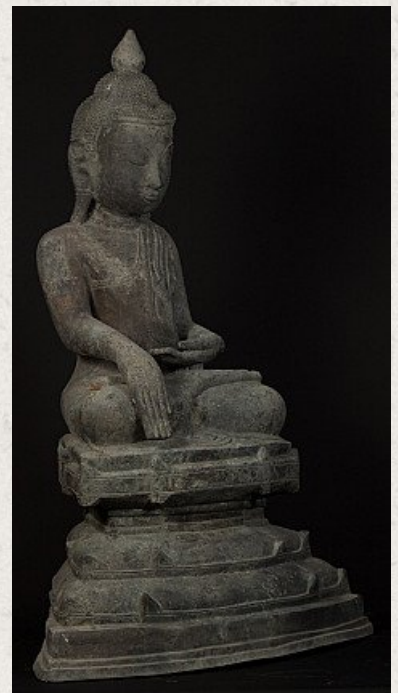

Old bronze Buddha statue

- Material : bronze
- 59 cm high
- 39 cm wide and 24 cm deep
- Shan (Tai Yai) style
- Bhumisparsha mudra
- Early 20th century
- Originating from Burma
- Nr: 2435-12

Original Buddhas

Rielerweg 71-73

7416 ZB Deventer

The Netherlands

www.originalbuddhas.com

info@originalbuddhas.com

+31-6-22192241