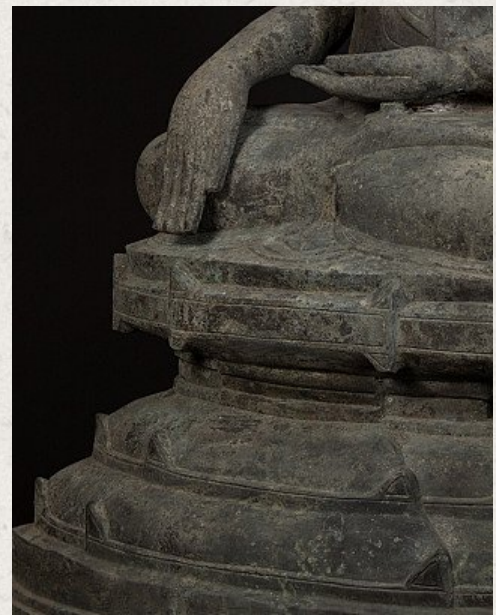

Old bronze Buddha statue

- Material : bronze
- 59 cm high
- 39 cm wide and 24 cm deep
- Shan (Tai Yai) style
- Bhumisparsha mudra
- Early 20th century
- Originating from Burma
- Nr: 2435-12

[See on website](#)