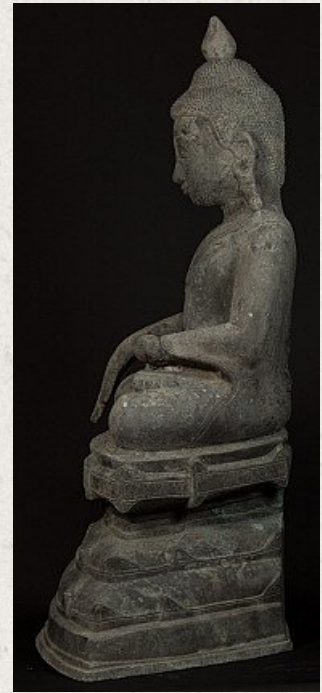

Old bronze Buddha statue

- Material : bronze
- 59 cm high
- 39 cm wide and 24 cm deep
- Shan (Tai Yai) style
- Bhumisparsha mudra
- Early 20th century
- Originating from Burma
- Nr: 2435-12

[See on website](#)