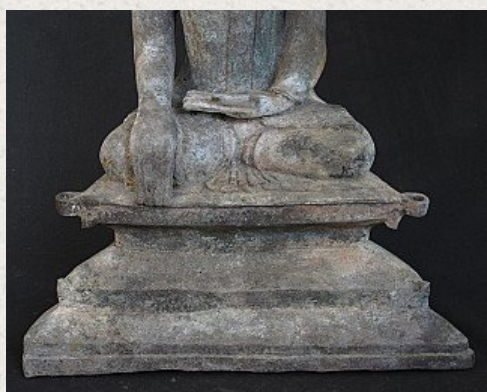

[See on website](#)