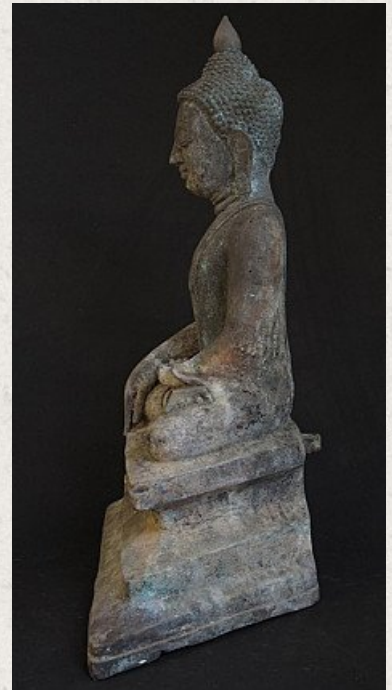

Antique Shan Buddha

- Material : bronze
- 61 cm high
- Shan (Tai Yai) style
- Bhumisparsha mudra
- 19th century
- Originating from Burma
- Nr: 2435-13

Original Buddhas

Rielerweg 71-73

7416 ZB Deventer

The Netherlands

www.originalbuddhas.com

info@originalbuddhas.com

+31-6-22192241