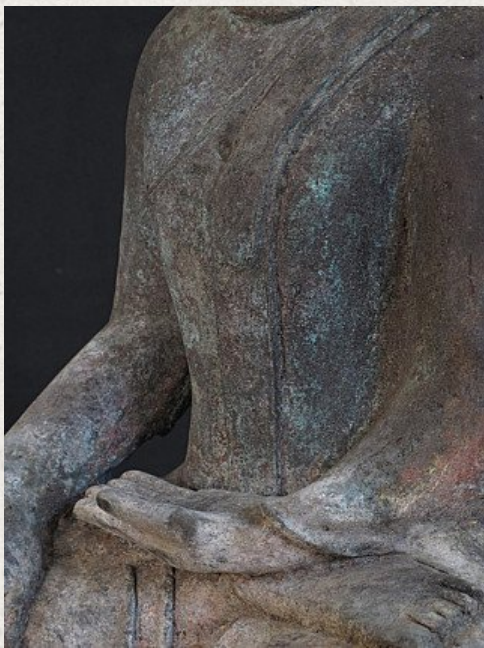

[See on website](#)