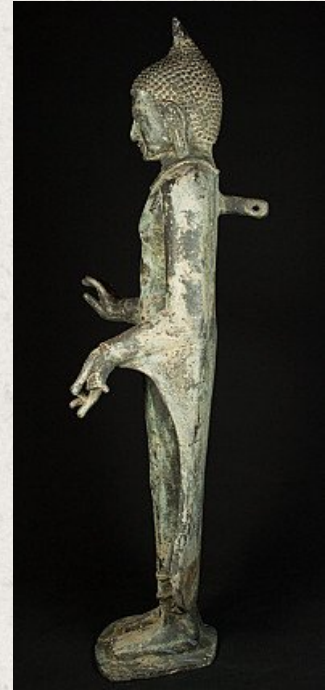

Old bronze Pagan Buddha statue

- Material : bronze
- 74 cm high
- 25 cm wide
- Bagan style
- Early 20th century
- Originating from Burma
- Nr: 2446-4

Rielerweg 71-73
7416 ZB Deventer
The Netherlands
www.originalbuddhas.com
info@originalbuddhas.com
+31-6-22192241