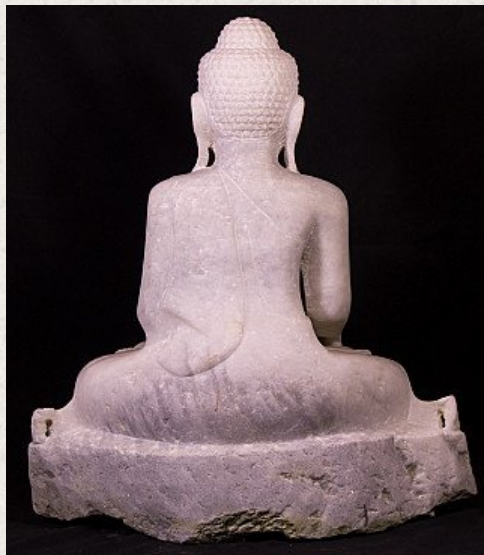

Marble Buddha statue

- Material : marble
- 63 cm high
- 55 cm wide and 25 cm deep
- Mandalay style
- Bhumisparsha mudra
- Late 20th century
- Originating from Burma
- Nr: 2450-2

Original Buddhas

Rielerweg 71-73

7416 ZB Deventer

The Netherlands

www.originalbuddhas.com

info@originalbuddhas.com

+31-6-22192241