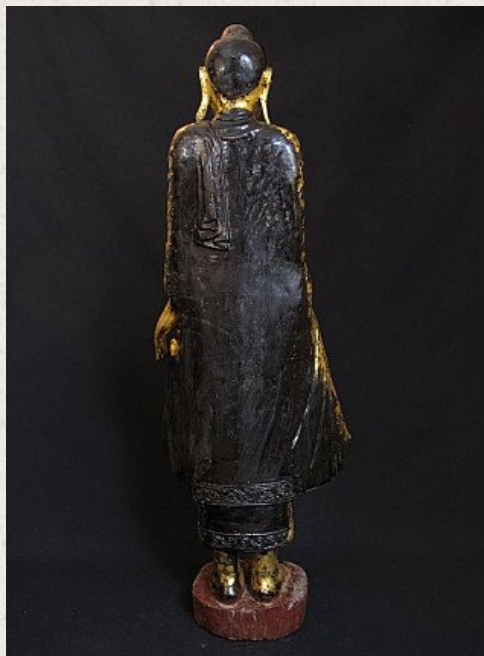

Antique Mandalay Buddha

- Material : wood
- 104 cm high
- Mandalay style
- 19th century
- Goldplated
- Eyes are made of porcelain
- Originating from Burma
- Nr: 2470-10

Original Buddhas

Rielerweg 71-73

7416 ZB Deventer

The Netherlands

www.originalbuddhas.com

info@originalbuddhas.com

+31-6-22192241