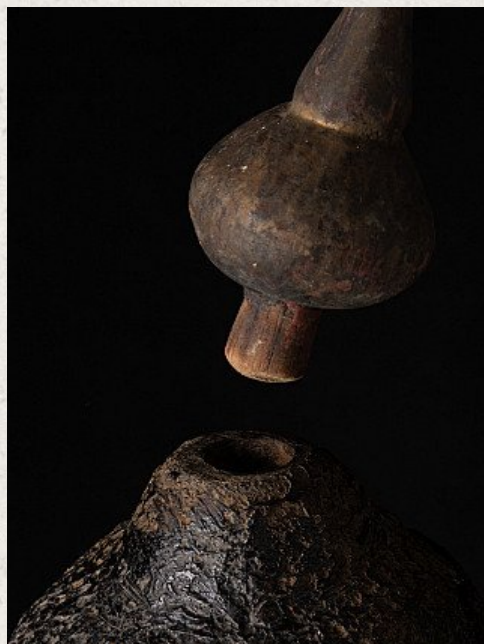

Antique wooden Buddha statue

- Material : wood
- 71 cm high
- 37 cm wide and 26 cm deep
- Ava style
- Bhumisparsha mudra
- Early 20th century
- Originating from Burma
- Nr: 2471-13

[See on website](#)