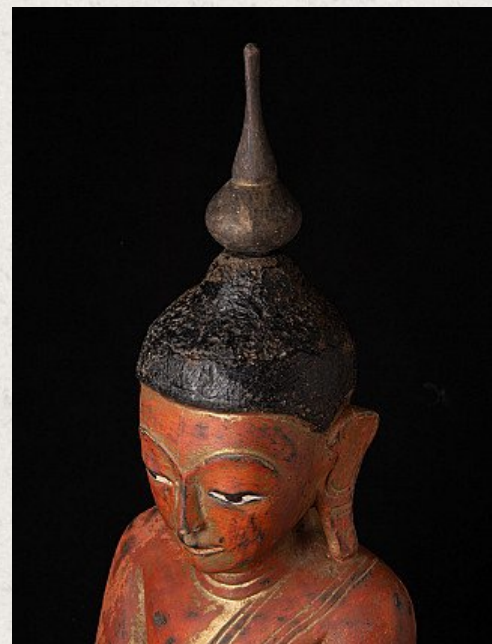

Antique wooden Buddha statue

- Material : wood
- 71 cm high
- 37 cm wide and 26 cm deep
- Ava style
- Bhumisparsha mudra
- Early 20th century
- Originating from Burma
- Nr: 2471-13

[See on website](#)