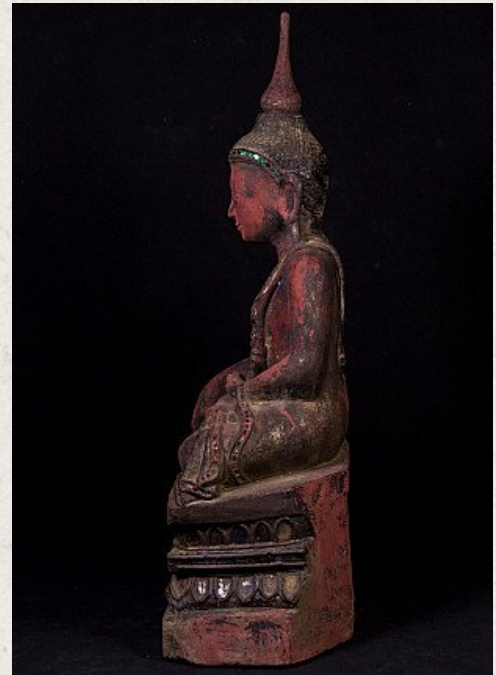

Antique wooden Buddha statue

- Material : wood
- 65 cm high
- 34 cm wide and 19 cm deep
- Shan (Tai Yai) style
- Bhumisparsha mudra
- Late 19th century
- Originating from Burma
- Nr. 2471-7

Original Buddhas

Rielerweg 71-73

7416 ZB Deventer

The Netherlands

www.originalbuddhas.com

info@originalbuddhas.com

+31-6-22192241