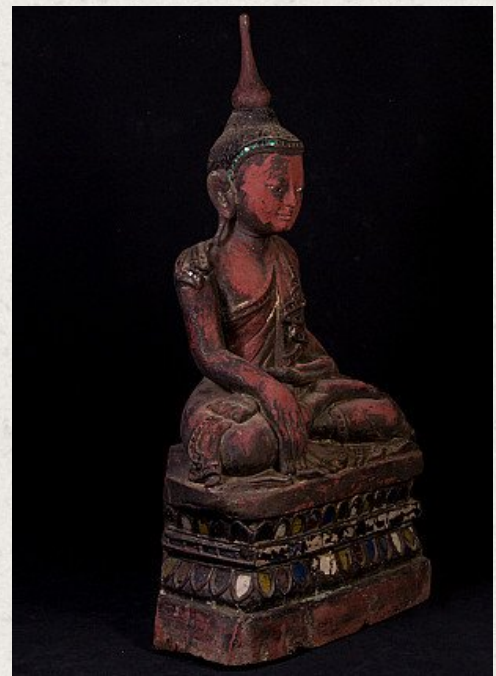

Antique wooden Buddha statue

- Material : wood
- 65 cm high
- 34 cm wide and 19 cm deep
- Shan (Tai Yai) style
- Bhumisparsha mudra
- Late 19th century
- Originating from Burma
- Nr. 2471-7

Original Buddhas

Rielerweg 71-73

7416 ZB Deventer

The Netherlands

www.originalbuddhas.com

info@originalbuddhas.com

+31-6-22192241