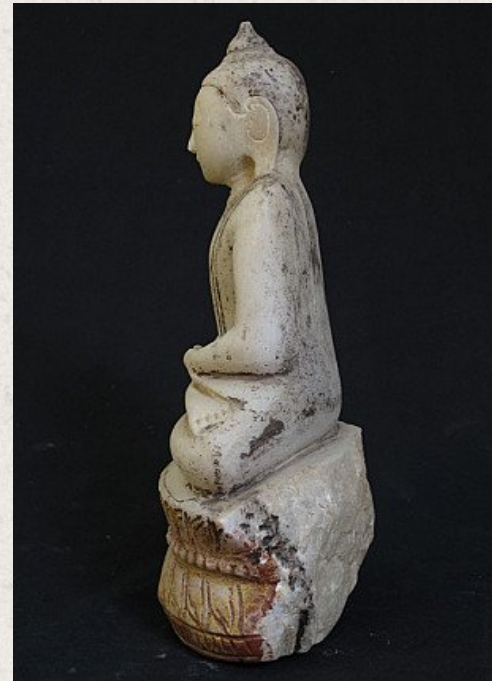

Antique Alabaster Buddha

- Material : marble
- 31 cm high
- Ava style
- Bhumisparsha mudra
- 19th century
- Originating from Burma
- Nr: 2473-19

[See on website](#)