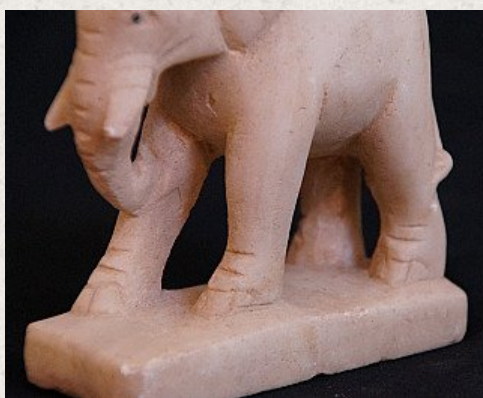

Antique set of elephants

- Material : marble
- 13 cm high
- 12 cm long
- 19th century
- Originating from Burma
- Nr. 2474-17-18

Original Buddhas

Rielerweg 71-73

7416 ZB Deventer

The Netherlands

www.originalbuddhas.com

info@originalbuddhas.com

+31-6-22192241