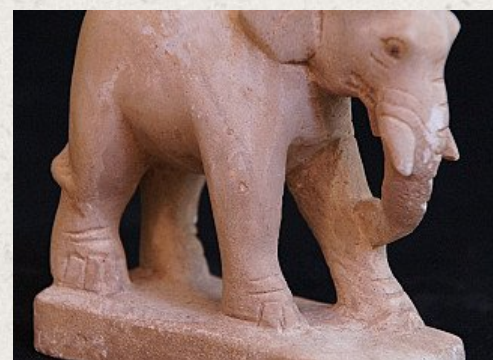

Antique set of elephants

- Material : marble
- 13 cm high
- 12 cm long
- 19th century
- Originating from Burma
- Nr. 2474-17-18

Original Buddhas

Rielerweg 71-73

7416 ZB Deventer

The Netherlands

www.originalbuddhas.com

info@originalbuddhas.com

+31-6-22192241