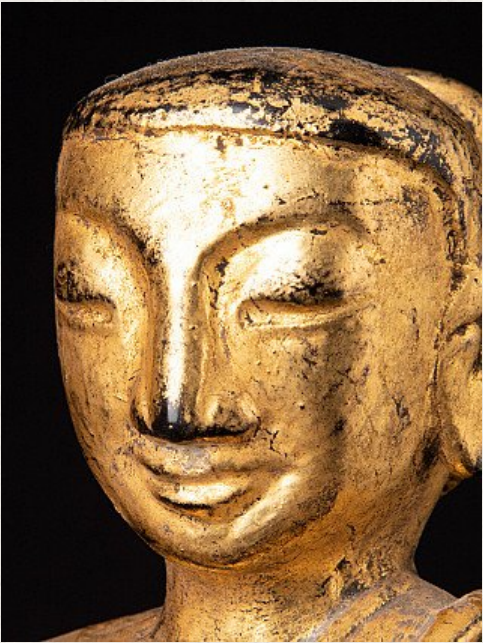

Antique Burmese monk statue

- Material : wood
- 30 cm high
- 8 cm wide and 7 cm deep
- Gilded with 24 krt. gold
- 19th century
- Originating from Burma
- Nr: 2476-20

[See on website](#)