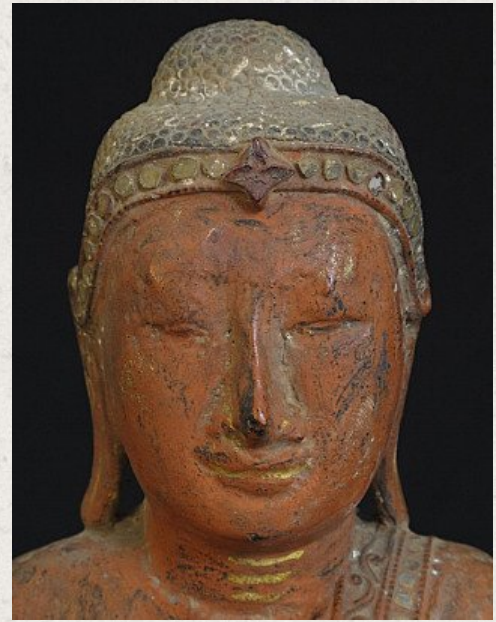

[See on website](#)