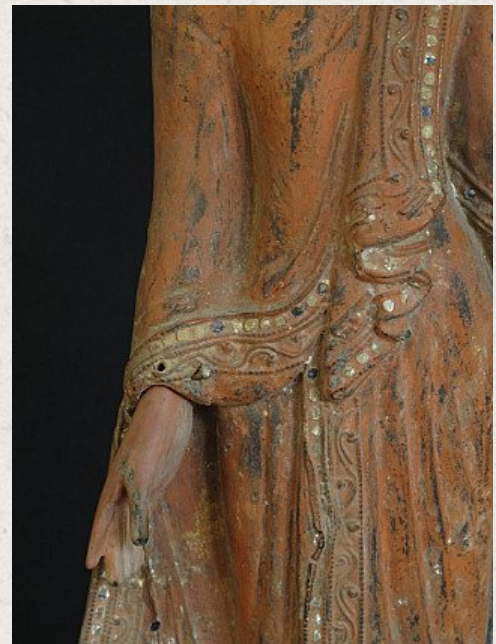

[See on website](#)