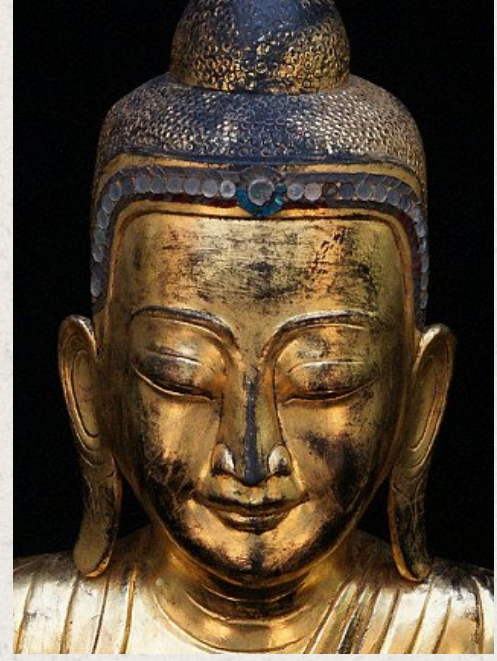

Antique Burmese Buddha

- Material : lacquerware
- 122 cm high
- Mandalay style
- Bhumisparsha mudra
- 19th century
- Goldplated
- Originating from Burma
- Nr. 2500

Original Buddhas

Rielerweg 71-73

7416 ZB Deventer

The Netherlands

www.originalbuddhas.com

info@originalbuddhas.com

+31-6-22192241