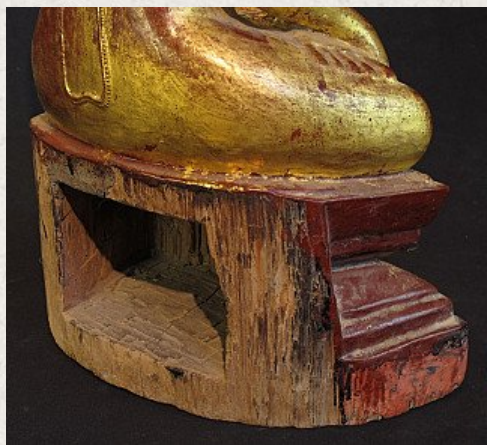

[See on website](#)