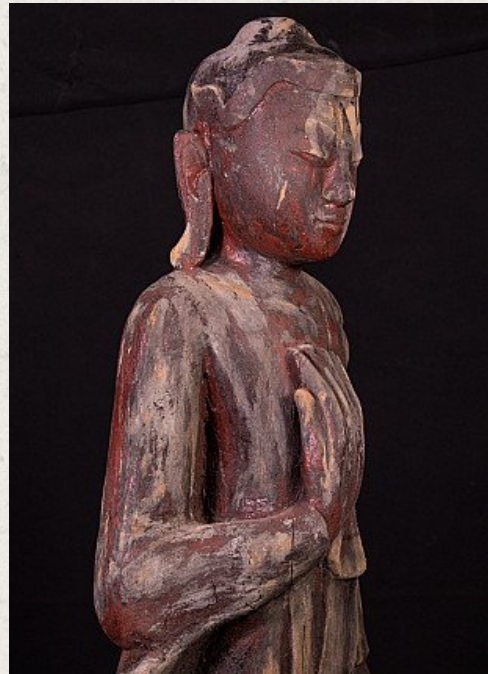

Old wooden Buddha statue

- Material : wood
- 94 cm high
- 29 cm wide and 14 cm deep
- Mandalay style
- Early 20th century
- Weight: 7,15 kgs
- Originating from Burma
- Nr: 2507-4
- Price : 750 euro

Rielerweg 71-73
7416 ZB Deventer
The Netherlands
www.originalbuddhas.com
info@originalbuddhas.com
+31-6-22192241