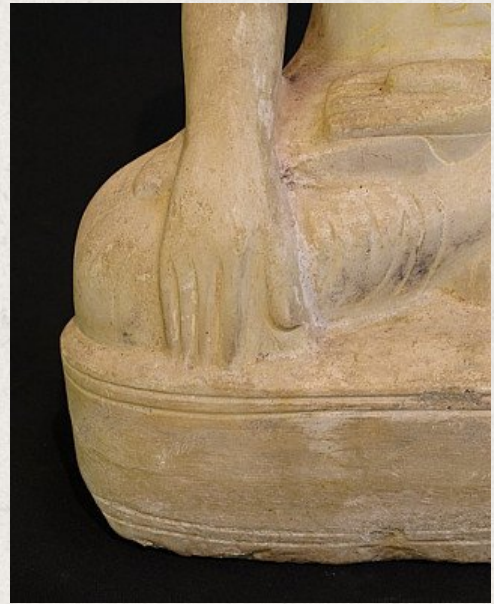

[See on website](#)