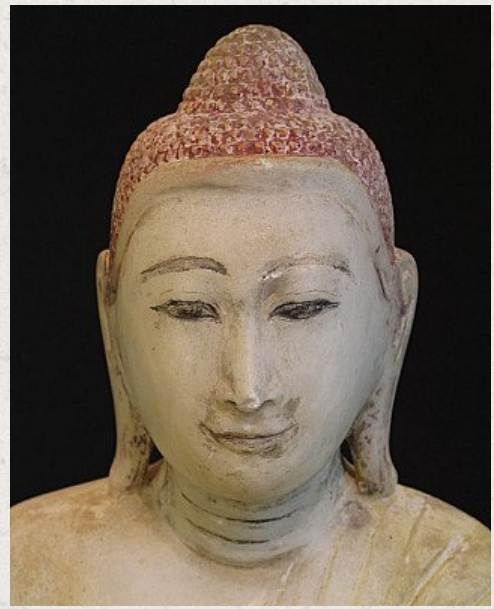

[See on website](#)