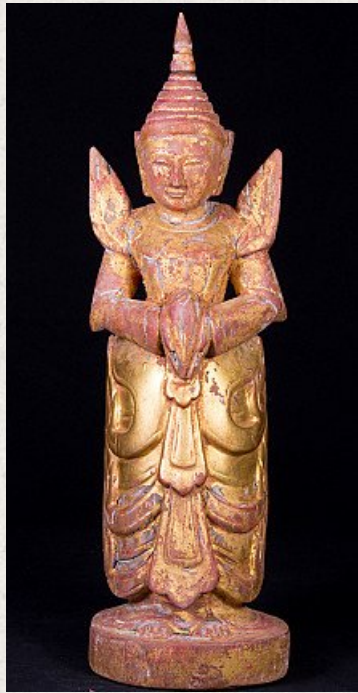

Antique Burmese Nat statue

- Material : wood
- 34 cm high
- 10 cm wide and 8 cm deep
- Gilded with 24 krt. gold
- 19th century
- Burmese name : Tajamin
- Originating from Burma
- Nr. 2526-7

Original Buddhas

Rielerweg 71-73

7416 ZB Deventer

The Netherlands

www.originalbuddhas.com

info@originalbuddhas.com

+31-6-22192241