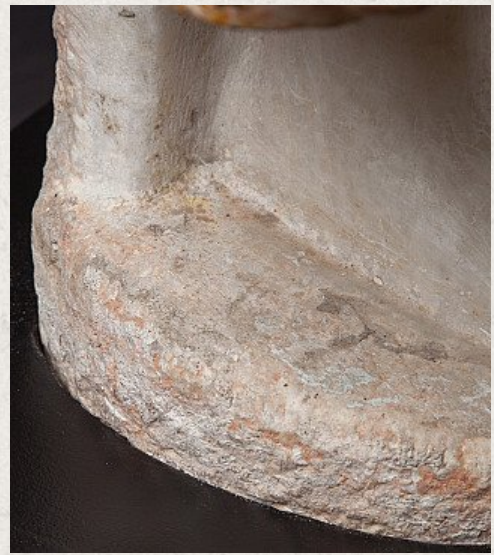

See on website