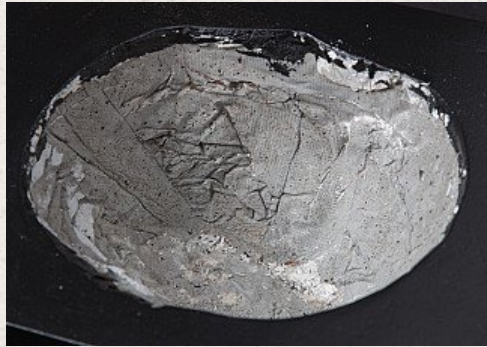

See on website