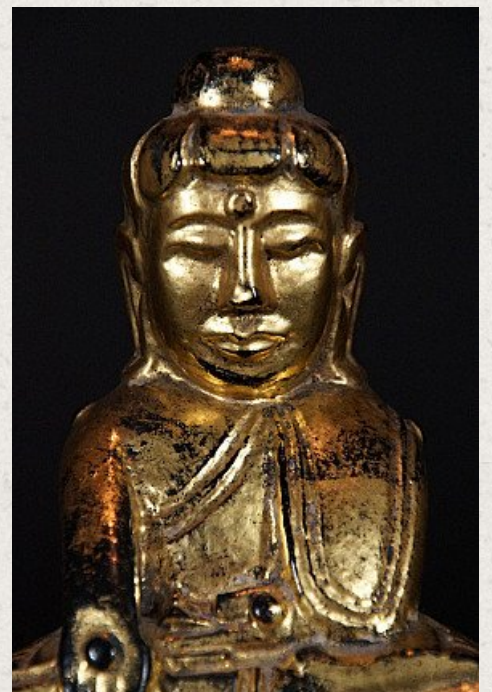

Antique Lotus Buddha statue

- Material : wood
- 15 cm high
- 11 cm wide
- Gilded with 24 krt. gold
- Bhumisparsha mudra
- 19th century
- Originating from Burma
- Nr: 2530-13

Original Buddhas

Rielerweg 71-73

7416 ZB Deventer

The Netherlands

www.originalbuddhas.com

info@originalbuddhas.com

+31-6-22192241