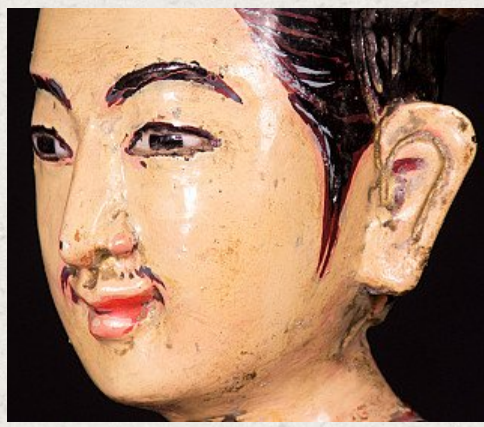

## Antique Burmese Nat statue

- Material : wood
- 71 cm high
- 19,5 cm wide and 14 cm deep
- With inlaid eyes
- 19th century
- Originating from Burma
- Nr: 2530-2

[See on website](#)