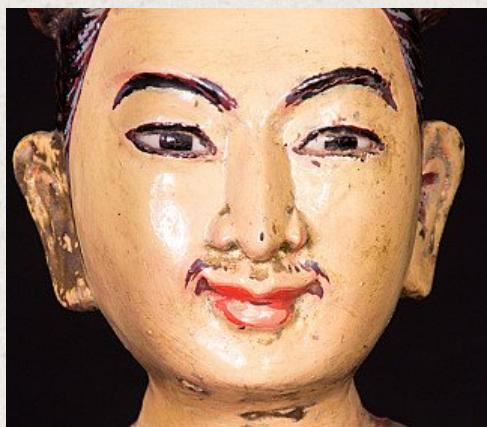

## Antique Burmese Nat statue

- Material : wood
- 71 cm high
- 19,5 cm wide and 14 cm deep
- With inlaid eyes
- 19th century
- Originating from Burma
- Nr: 2530-2

[See on website](#)