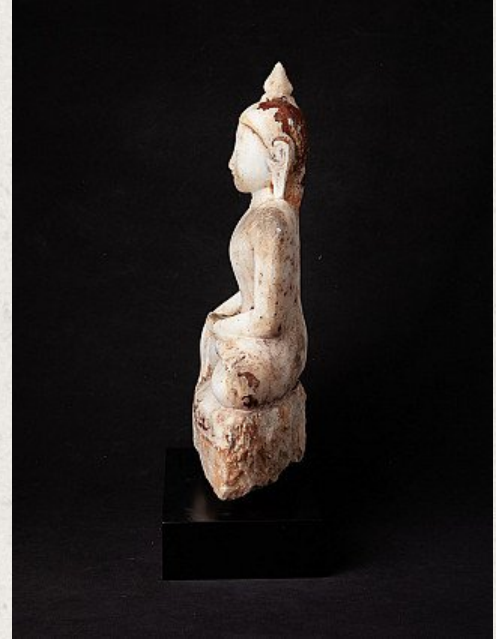

Antique Alabaster Buddha Statue

- Material : marble
- 50,4 cm high
- 26,3 cm wide and 15,8 cm deep
- With traces of the original lacquer & 24 krt. gold
- Ava style
- Bhumisparsha mudra
- 17-18th century
- Originating from Burma
- Nr: 2541-1

Original Buddhas

Rielerweg 71-73

7416 ZB Deventer

The Netherlands

www.originalbuddhas.com

info@originalbuddhas.com

+31-6-22192241