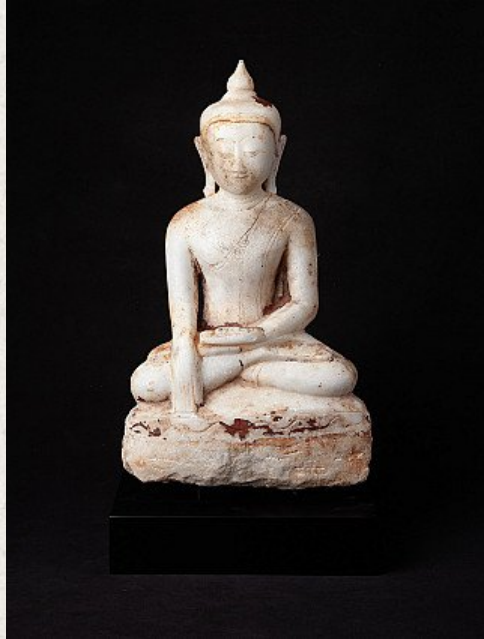

Antique Alabaster Buddha Statue

- Material : marble
- 50,4 cm high
- 26,3 cm wide and 15,8 cm deep
- With traces of the original lacquer & 24 krt. gold
- Ava style
- Bhumisparsha mudra
- 17-18th century
- Originating from Burma
- Nr: 2541-1

Rielerweg 71-73

7416 ZB Deventer

The Netherlands

www.originalbuddhas.com

info@originalbuddhas.com

+31-6-22192241