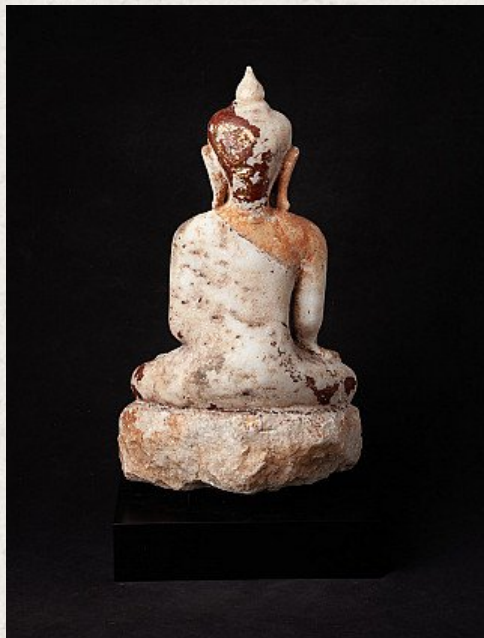

Antique Alabaster Buddha Statue

- Material : marble
- 50,4 cm high
- 26,3 cm wide and 15,8 cm deep
- With traces of the original lacquer & 24 krt. gold
- Ava style
- Bhumisparsha mudra
- 17-18th century
- Originating from Burma
- Nr: 2541-1

Original Buddhas

Rielerweg 71-73

7416 ZB Deventer

The Netherlands

www.originalbuddhas.com

info@originalbuddhas.com

+31-6-22192241