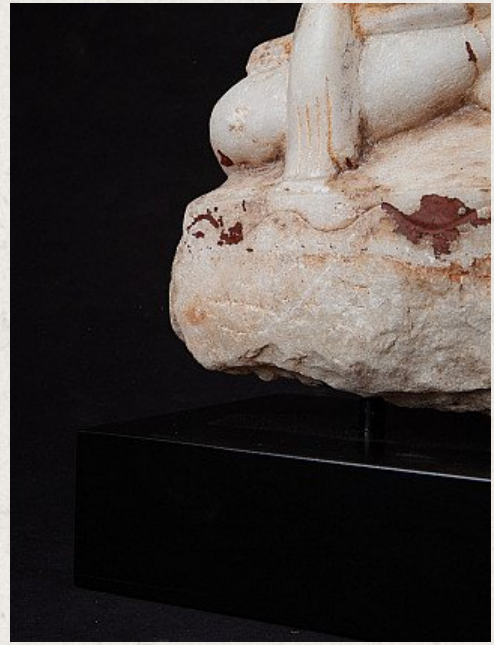

[See on website](#)