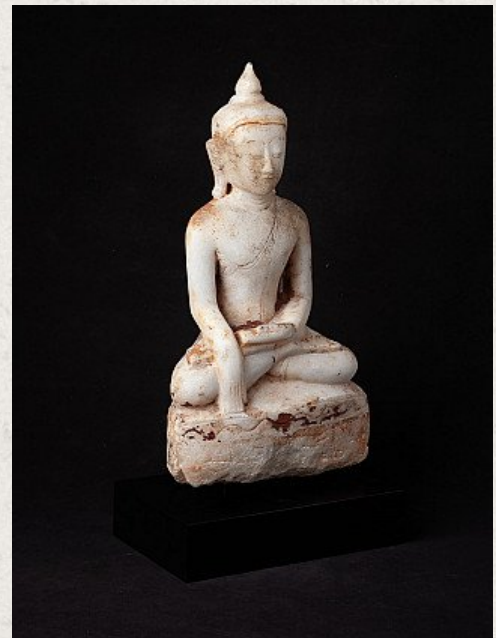

Antique Alabaster Buddha Statue

- Material : marble
- 50,4 cm high
- 26,3 cm wide and 15,8 cm deep
- With traces of the original lacquer & 24 krt. gold
- Ava style
- Bhumisparsha mudra
- 17-18th century
- Originating from Burma
- Nr: 2541-1

Original Buddhas

Rielerweg 71-73

7416 ZB Deventer

The Netherlands

www.originalbuddhas.com

info@originalbuddhas.com

+31-6-22192241