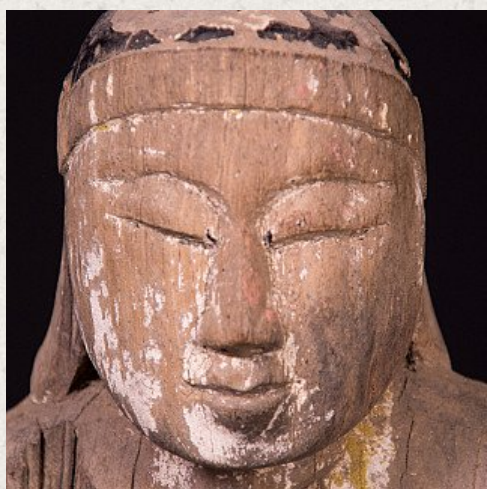

[See on website](#)