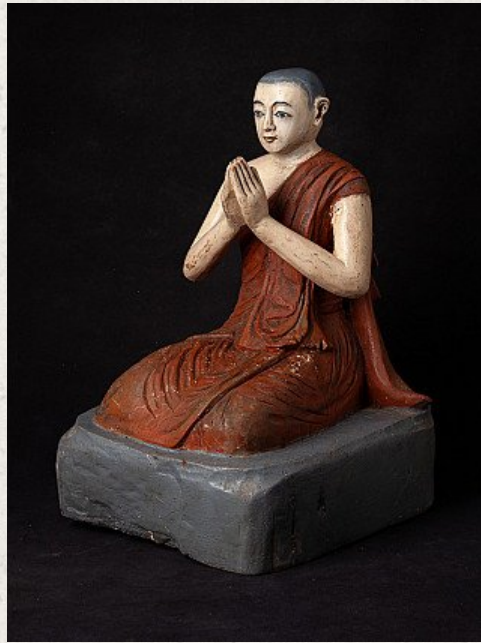

Old wooden Burmese monk statue

- Material : wood
- 42,6 cm high
- 26,7 cm wide and 27,9 cm deep
- Namaskara mudra
- Early 20th century
- Originating from Burma
- Nr: 2541-24

[See on website](#)