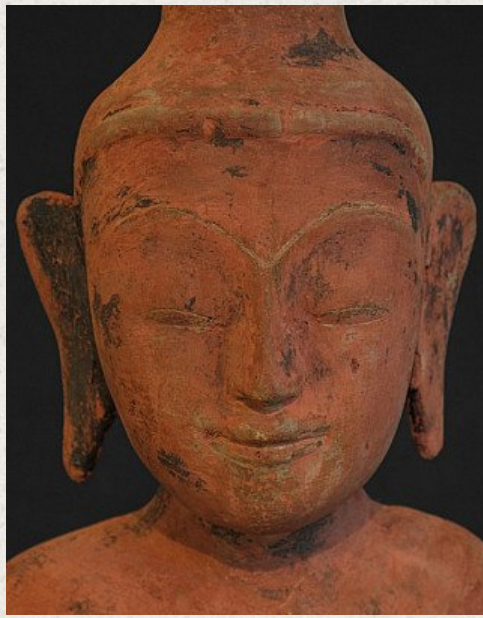

[See on website](#)