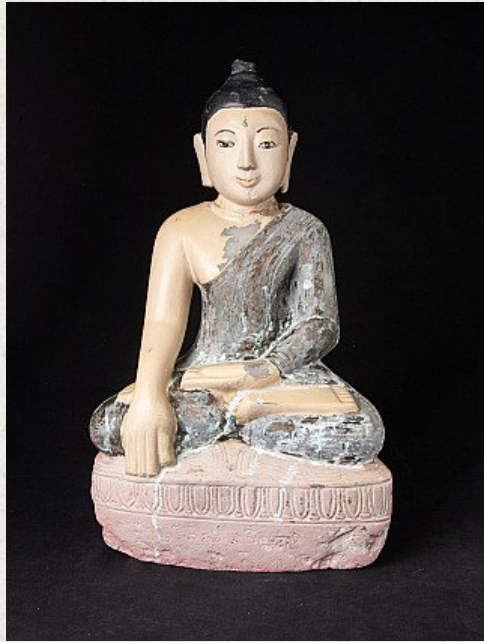

## Antique Burmese Ava Buddha statue

- Material : marble
- 42,7 cm high
- 25,5 cm wide and 11,3 cm deep
- With Burmese inscriptions in the base
- Ava style
- Bhumisparsha mudra
- 17-18th century
- With an old restauration at the neck
- Very low priced !
- Originating from Burma
- Nr: 2544-32