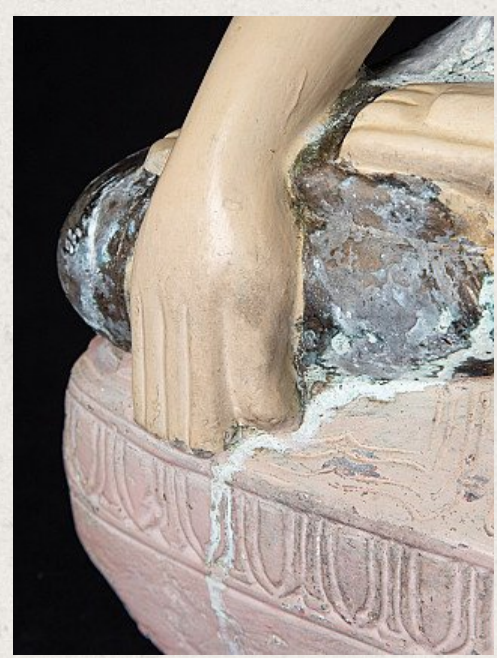

## Antique Burmese Ava Buddha statue

- Material : marble
- 42,7 cm high
- 25,5 cm wide and 11,3 cm deep
- With Burmese inscriptions in the base
- Ava style
- Bhumisparsha mudra
- 17-18th century
- With an old restauration at the neck
- Very low priced !
- Originating from Burma
- Nr: 2544-32