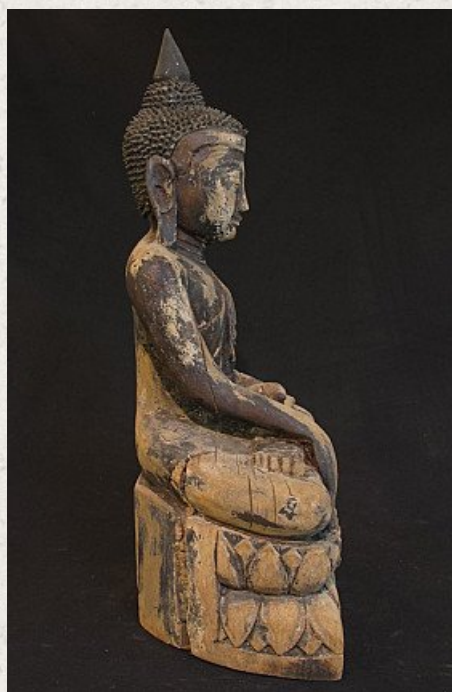

Antique Burmese Shan Buddha

- Material : wood
- 60 cm high
- Shan (Tai Yai) style
- Bhumisparsha mudra
- 19th century
- Originating from Burma
- Nr: 2550-4

Original Buddhas

Rielerweg 71-73

7416 ZB Deventer

The Netherlands

www.originalbuddhas.com

info@originalbuddhas.com

+31-6-22192241