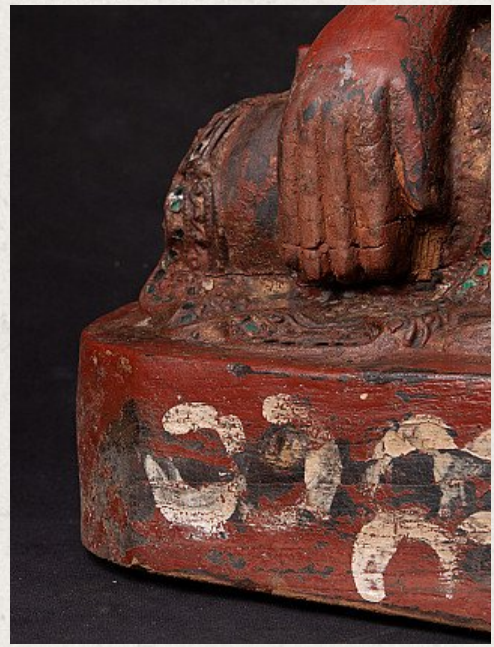

[See on website](#)