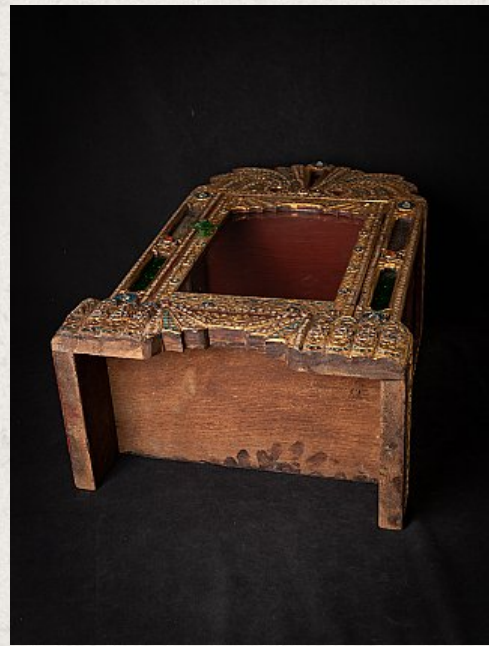

[See on website](#)