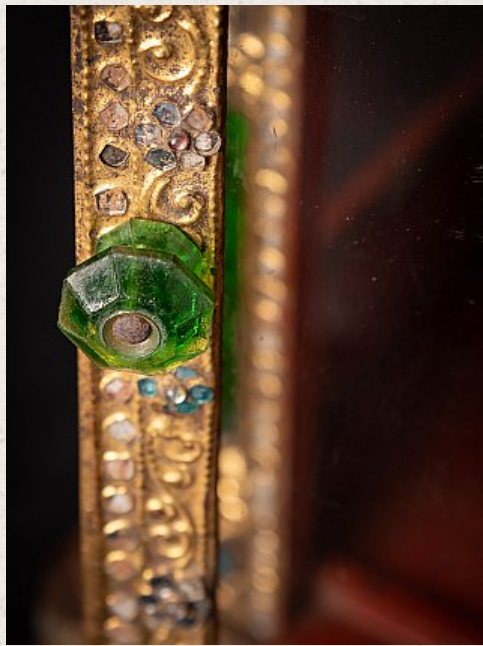

[See on website](#)