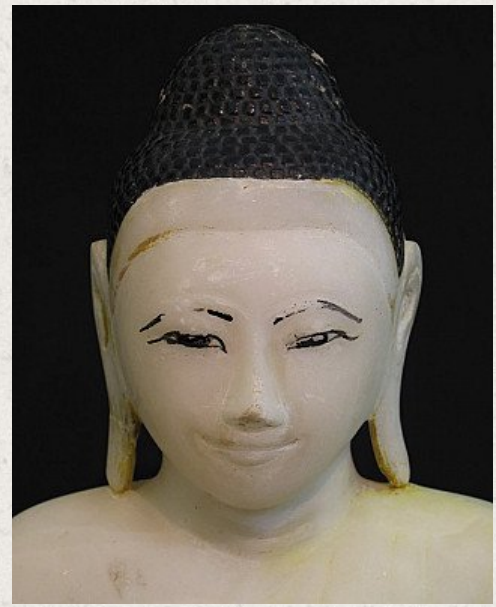

[See on website](#)