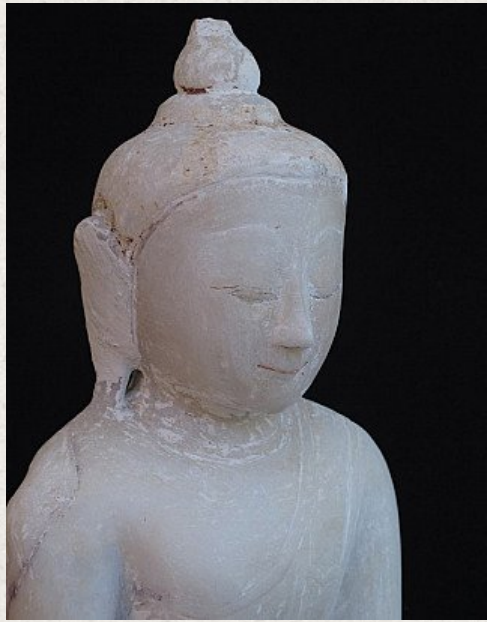

[See on website](#)