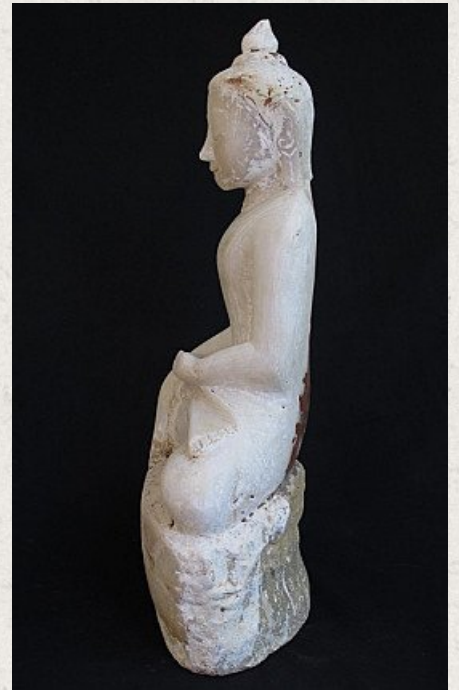

Antique Burmese Buddha

- Material : marble
- 57 cm high
- Ava style
- Bhumisparsha mudra
- 17th century
- Originating from Burma
- Nr: 2566-2

Original Buddhas

Rielerweg 71-73

7416 ZB Deventer

The Netherlands

www.originalbuddhas.com

info@originalbuddhas.com

+31-6-22192241