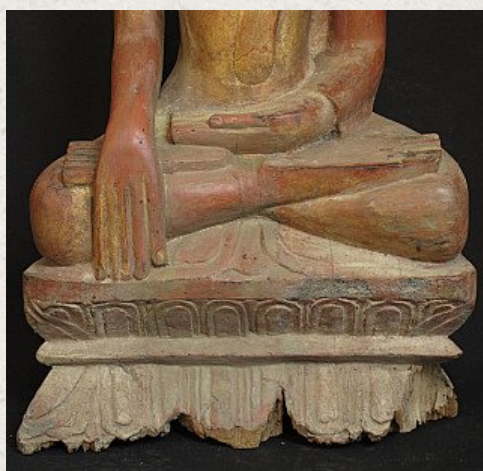

Antique Burmese Ava Buddha

- Material : wood
- 86 cm high
- 49 cm wide
- 27 cm deep
- Ava style
- Bhumisparsha mudra
- 16th century, early Ava period
- Partly goldplated with 24 krt. gold
- Originating from Burma
- Nr: 2570-2