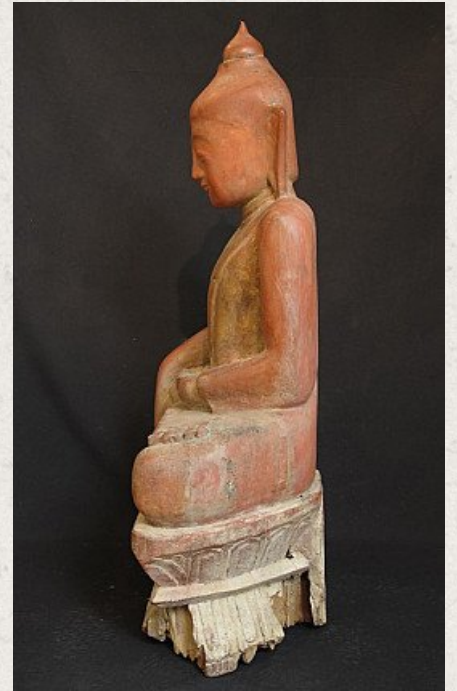

Antique Burmese Ava Buddha

- Material : wood
- 86 cm high
- 49 cm wide
- 27 cm deep
- Ava style
- Bhumisparsha mudra
- 16th century, early Ava period
- Partly goldplated with 24 krt. gold
- Originating from Burma
- Nr: 2570-2