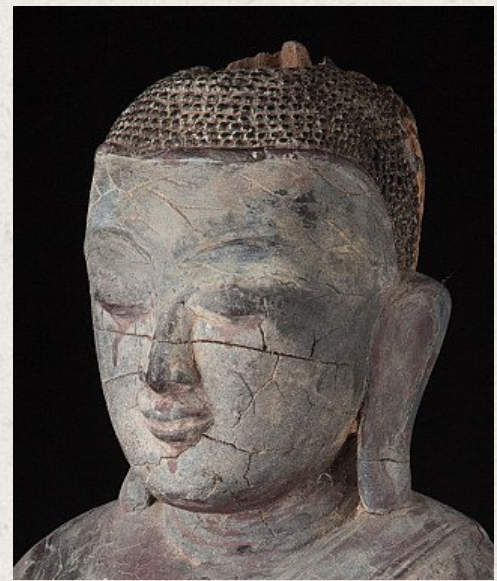

## Antique wooden Burmese Buddha statue

- Material : wood
- 66,5 cm high
- 30 cm wide and 22 cm deep
- Ava style
- Bhumisparsha mudra
- 17th century
- Very low priced !
- Originating from Burma
- Nr: 2573-2