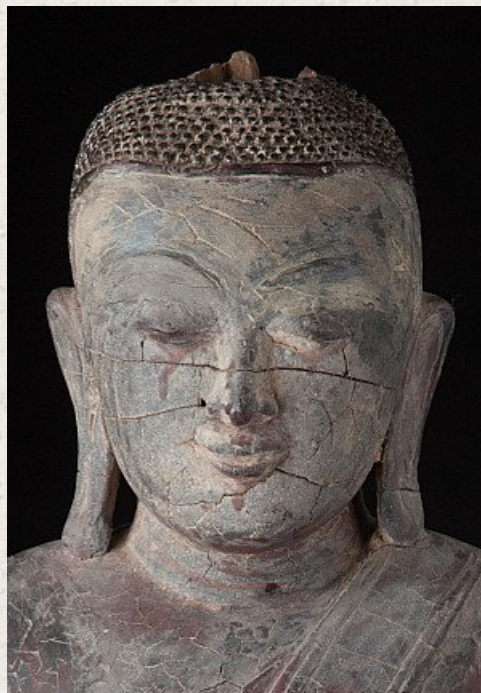

## Antique wooden Burmese Buddha statue

- Material : wood
- 66,5 cm high
- 30 cm wide and 22 cm deep
- Ava style
- Bhumisparsha mudra
- 17th century
- Very low priced !
- Originating from Burma
- Nr: 2573-2