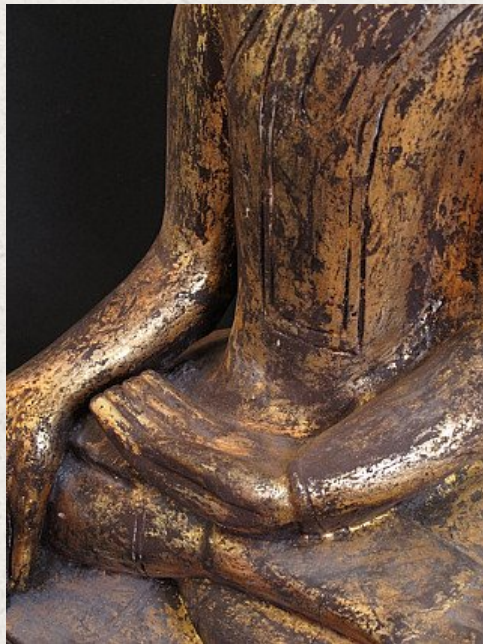

[See on website](#)