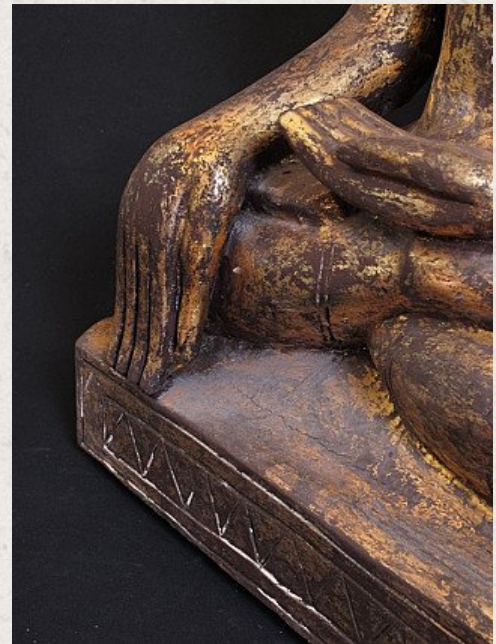

[See on website](#)