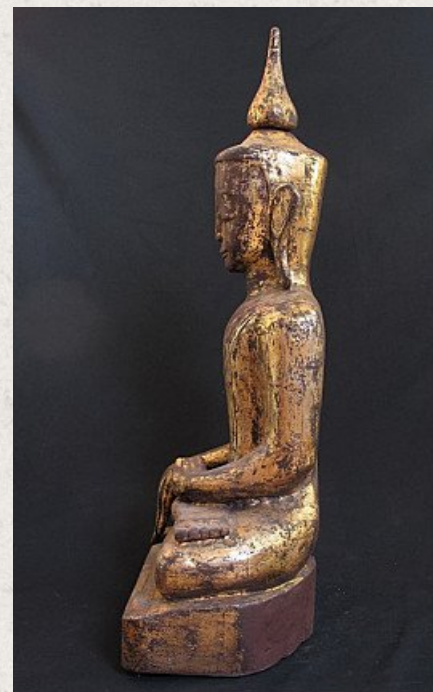

Antique Myanmar Buddha

- Material : wood
- 80 cm high
- Ava style
- Bhumisparsha mudra
- Early 20th century
- Originating from Burma
- Nr: 2586

Original Buddhas

Rielerweg 71-73

7416 ZB Deventer

The Netherlands

www.originalbuddhas.com

info@originalbuddhas.com

+31-6-22192241