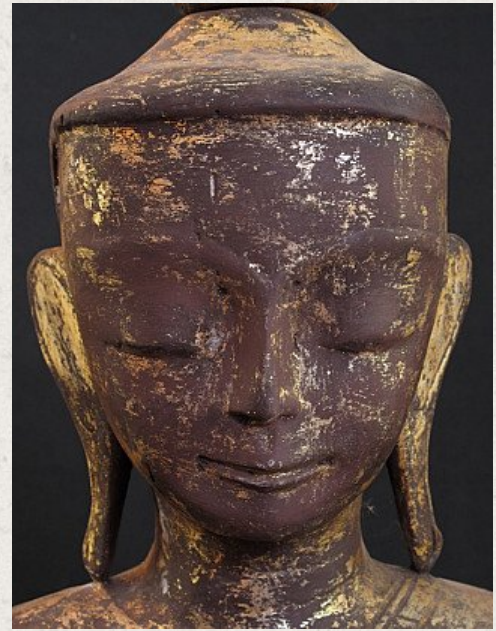

[See on website](#)