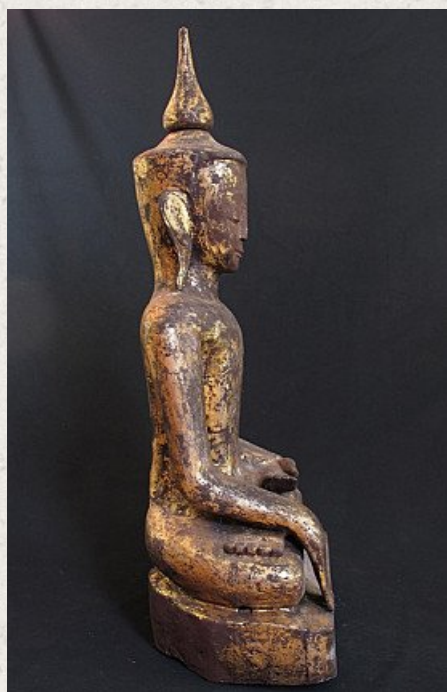

Antique Myanmar Buddha

- Material : wood
- 80 cm high
- Ava style
- Bhumisparsha mudra
- Early 20th century
- Originating from Burma
- Nr: 2586

Original Buddhas

Rielerweg 71-73

7416 ZB Deventer

The Netherlands

www.originalbuddhas.com

info@originalbuddhas.com

+31-6-22192241