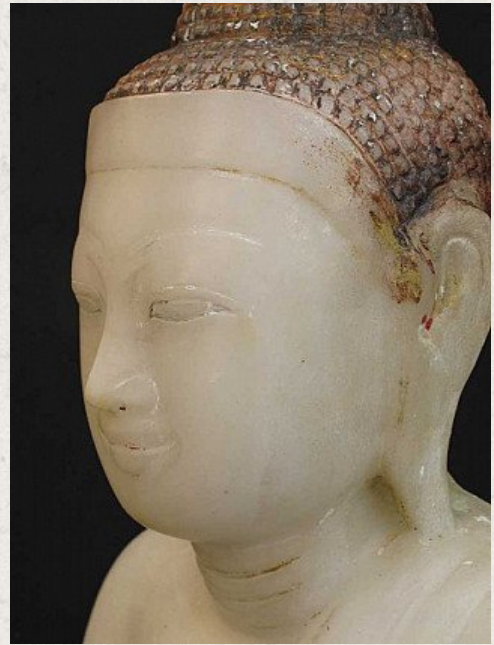

[See on website](#)