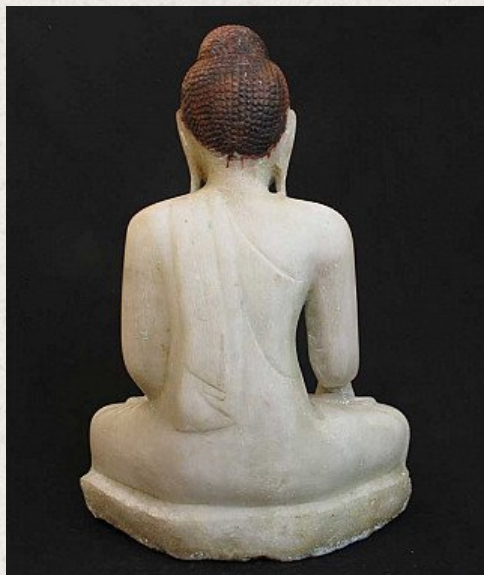

Antique Alabaster Buddha

- Material : marble
- 50 cm high
- Mandalay style
- Bhumisparsha mudra
- 19th century
- With Burmese inscriptions
- Originating from Burma
- Nr. 2589-4

Original Buddhas

Rielerweg 71-73

7416 ZB Deventer

The Netherlands

www.originalbuddhas.com

info@originalbuddhas.com

+31-6-22192241