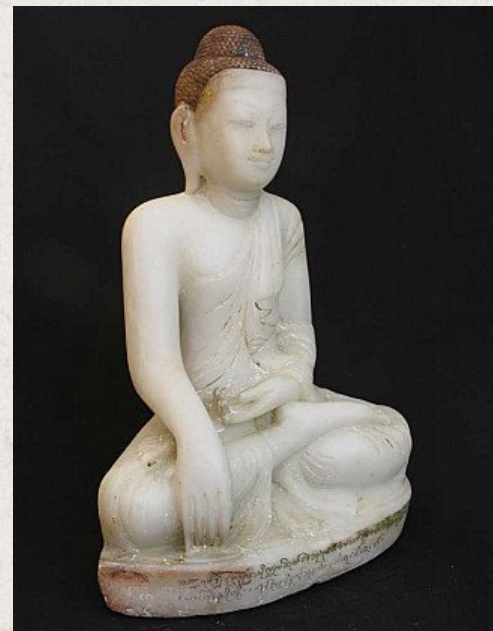

Antique Alabaster Buddha

- Material : marble
- 50 cm high
- Mandalay style
- Bhumisparsha mudra
- 19th century
- With Burmese inscriptions
- Originating from Burma
- Nr. 2589-4

Original Buddhas

Rielerweg 71-73

7416 ZB Deventer

The Netherlands

www.originalbuddhas.com

info@originalbuddhas.com

+31-6-22192241