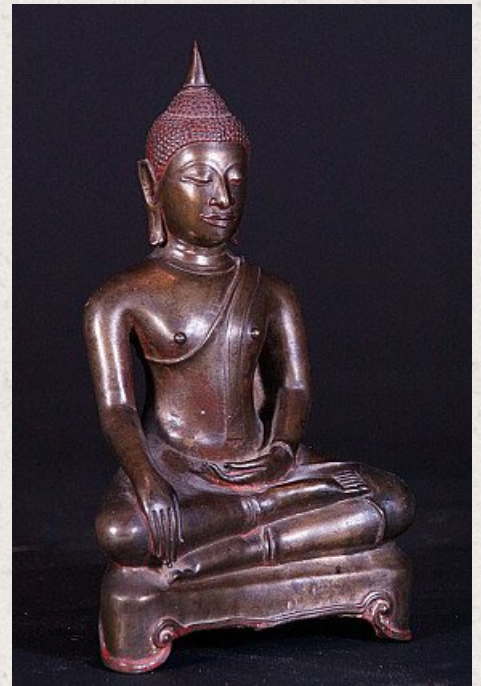

Antique bronze Thai Buddha statue

- Material : bronze
- 18,5 cm high
- 11 cm wide
- Bhumisparsha mudra
- 16-17th century
- Very detailed and high quality !
- A repair on the backside of the base, see pictures
- Originating from Thailand
- Nr: 2599-2

Original Buddhas

Rielerweg 71-73

7416 ZB Deventer

The Netherlands

www.originalbuddhas.com

info@originalbuddhas.com

+31-6-22192241