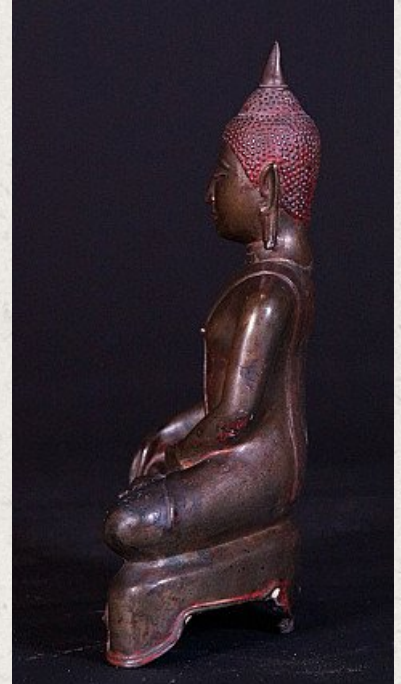

Antique bronze Thai Buddha statue

- Material : bronze
- 18,5 cm high
- 11 cm wide
- Bhumisparsha mudra
- 16-17th century
- Very detailed and high quality !
- A repair on the backside of the base, see pictures
- Originating from Thailand
- Nr: 2599-2

Original Buddhas

Rielerweg 71-73

7416 ZB Deventer

The Netherlands

www.originalbuddhas.com

info@originalbuddhas.com

+31-6-22192241