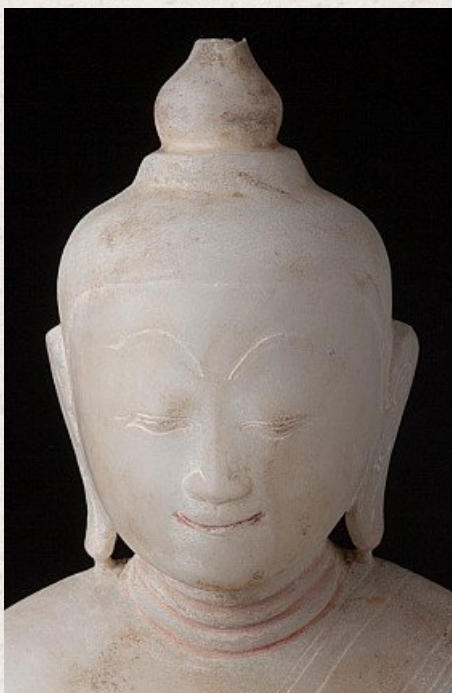

Antique marble Buddha statue

- Material : marble
- 49 cm high
- 32 cm wide and 17 cm deep
- Ava style
- Bhumisparsha mudra
- 17-18th century
- Originating from Burma
- Nr: 2609-1

[See on website](#)