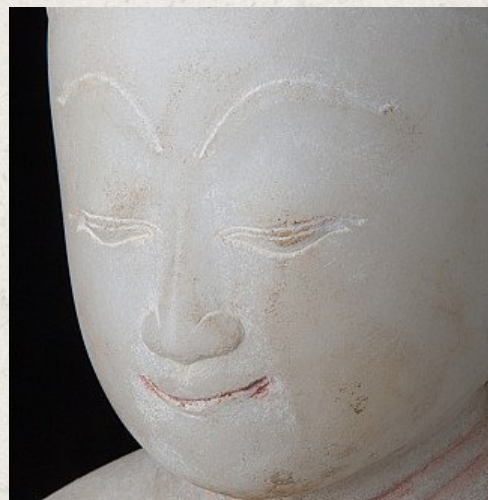

Antique marble Buddha statue

- Material : marble
- 49 cm high
- 32 cm wide and 17 cm deep
- Ava style
- Bhumisparsha mudra
- 17-18th century
- Originating from Burma
- Nr: 2609-1

[See on website](#)