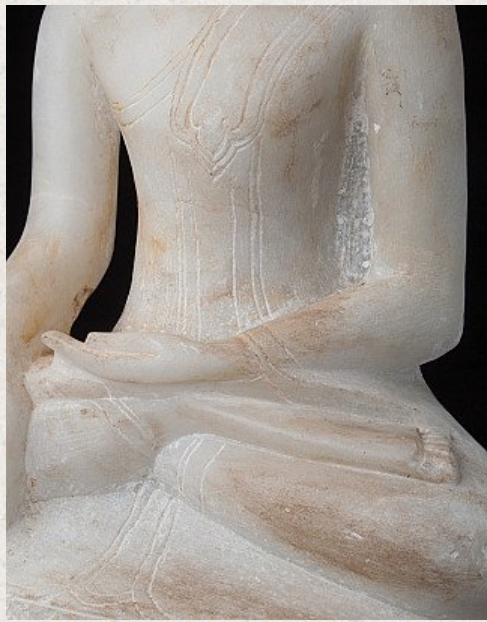

Antique marble Buddha statue

- Material : marble
- 49 cm high
- 32 cm wide and 17 cm deep
- Ava style
- Bhumisparsha mudra
- 17-18th century
- Originating from Burma
- Nr: 2609-1

[See on website](#)