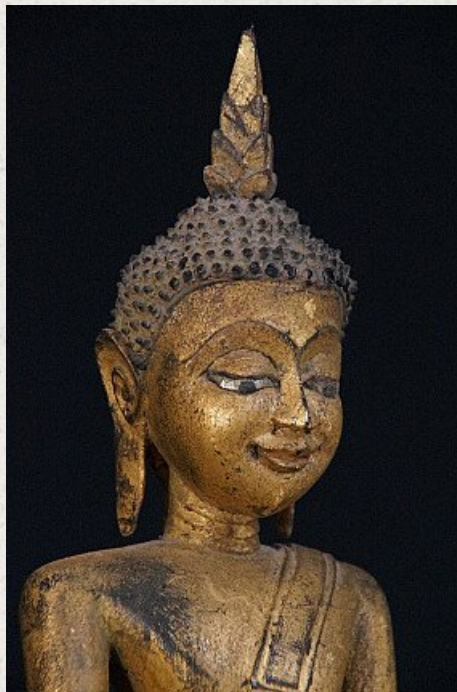

[See on website](#)