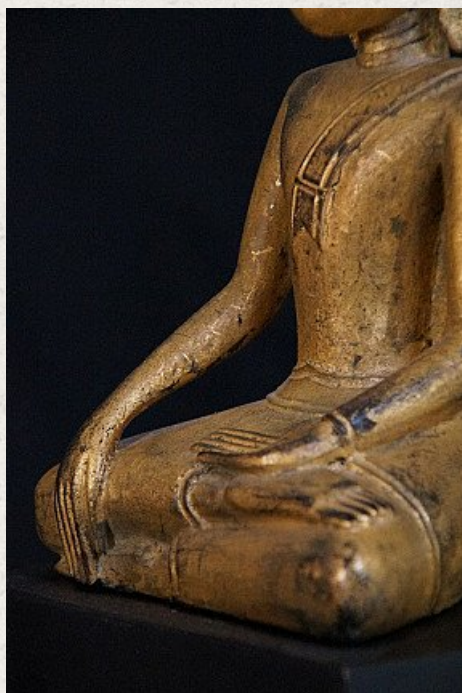

[See on website](#)