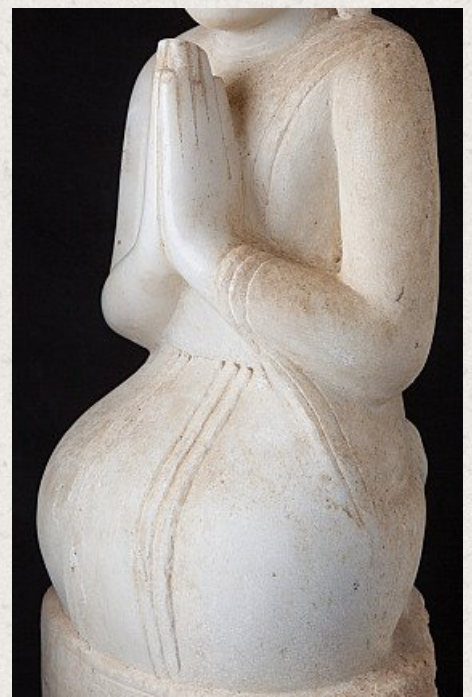

Pair of antique marble monk statues

- Material : marble
- 59 cm high
- 26 cm wide and 18 cm deep
- The height is measured including the base
- Ava style
- Namaskara mudra
- 18th century
- Originating from Burma
- Nr: 2621-6-6