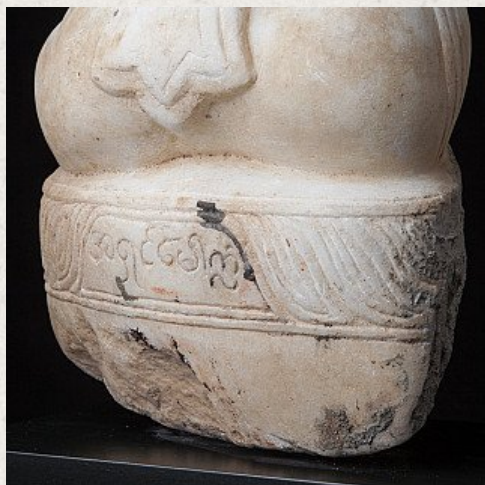

Pair of antique marble monk statues

- Material : marble
- 59 cm high
- 26 cm wide and 18 cm deep
- The height is measured including the base
- Ava style
- Namaskara mudra
- 18th century
- Originating from Burma
- Nr: 2621-6-6