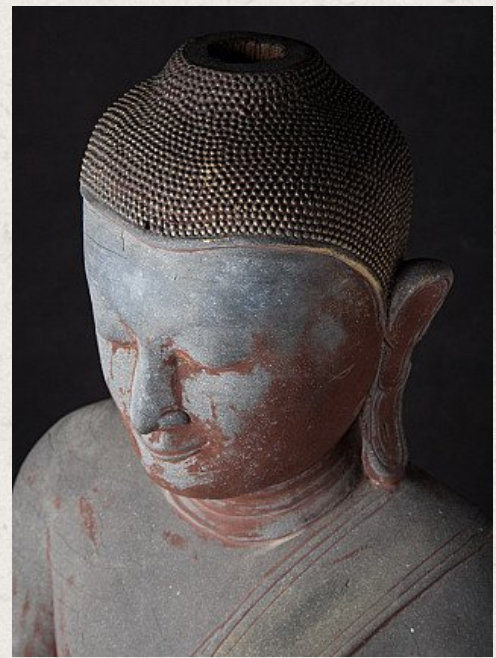

## Original wooden Pagan Buddha statue

- Material : wood
- 81,5 cm high
- 47 cm wide and 21 cm deep
- Bagan style
- Bhumisparsha mudra
- Original from the Pagan period : 11-13th century
- Very special and rare !
- Originating from Burma
- Nr: 2621-9