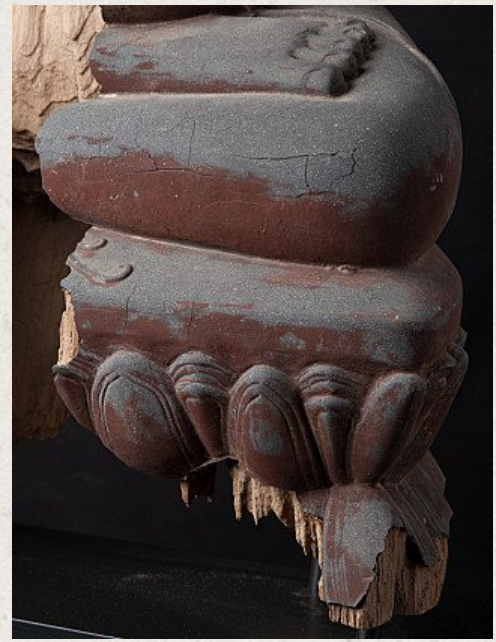

## Original wooden Pagan Buddha statue

- Material : wood
- 81,5 cm high
- 47 cm wide and 21 cm deep
- Bagan style
- Bhumisparsha mudra
- Original from the Pagan period : 11-13th century
- Very special and rare !
- Originating from Burma
- Nr: 2621-9