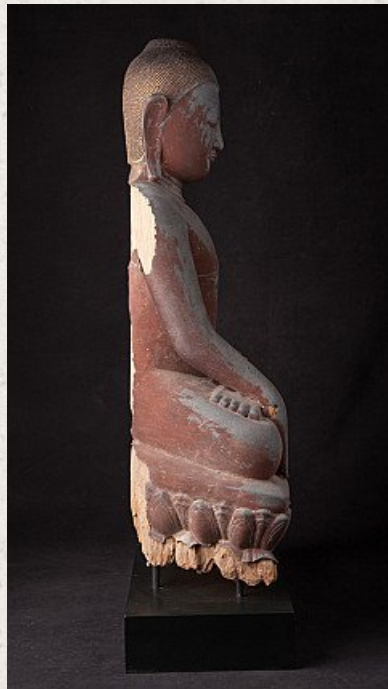

## Original wooden Pagan Buddha statue

- Material : wood
- 81,5 cm high
- 47 cm wide and 21 cm deep
- Bagan style
- Bhumisparsha mudra
- Original from the Pagan period : 11-13th century
- Very special and rare !
- Originating from Burma
- Nr: 2621-9