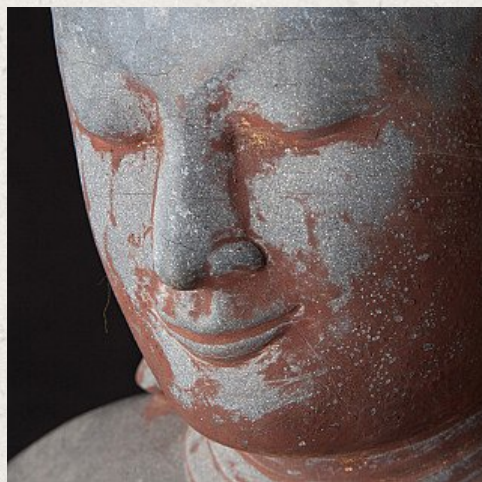

## Original wooden Pagan Buddha statue

- Material : wood
- 81,5 cm high
- 47 cm wide and 21 cm deep
- Bagan style
- Bhumisparsha mudra
- Original from the Pagan period : 11-13th century
- Very special and rare !
- Originating from Burma
- Nr: 2621-9