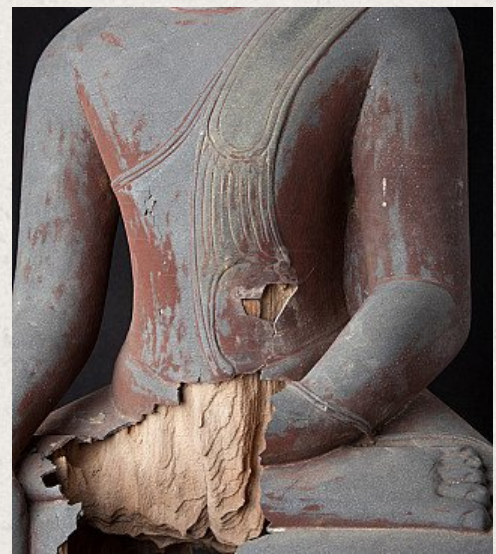

## Original wooden Pagan Buddha statue

- Material : wood
- 81,5 cm high
- 47 cm wide and 21 cm deep
- Bagan style
- Bhumisparsha mudra
- Original from the Pagan period : 11-13th century
- Very special and rare !
- Originating from Burma
- Nr: 2621-9