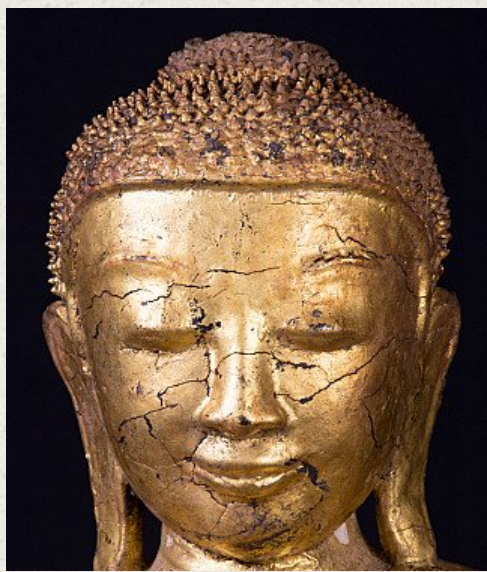

Antique Burmese Buddha statue

- Material : wood
- 50,5 cm high
- 25 cm wide and 16 cm deep
- Gilded with 24 krt. gold
- Ava style
- Bhumisparsha mudra
- 17-18th century
- Weight: 5,3 kgs
- Originating from Burma
- Nr: 2623-4
- Price : 1,350 euro