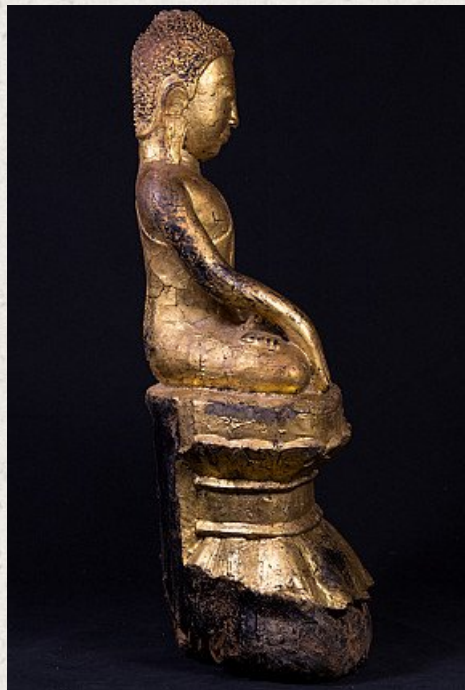

Antique Burmese Buddha statue

- Material : wood
- 50,5 cm high
- 25 cm wide and 16 cm deep
- Gilded with 24 krt. gold
- Ava style
- Bhumisparsha mudra
- 17-18th century
- Weight: 5,3 kgs
- Originating from Burma
- Nr: 2623-4
- Price : 1,350 euro