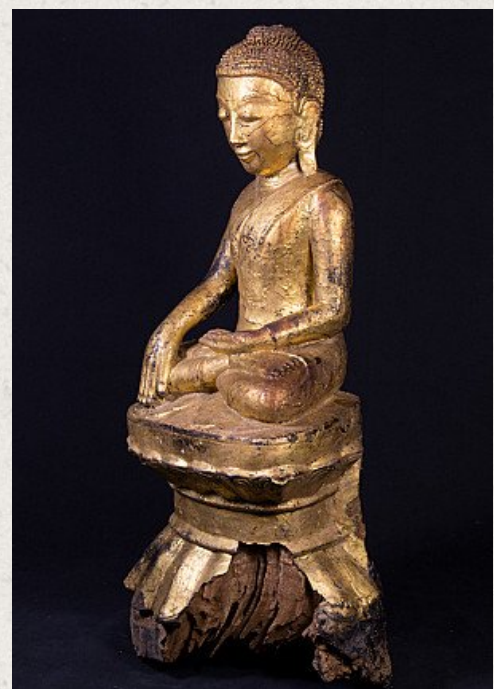

Antique Burmese Buddha statue

- Material : wood
- 50,5 cm high
- 25 cm wide and 16 cm deep
- Gilded with 24 krt. gold
- Ava style
- Bhumisparsha mudra
- 17-18th century
- Weight: 5,3 kgs
- Originating from Burma
- Nr: 2623-4
- Price : 1,350 euro