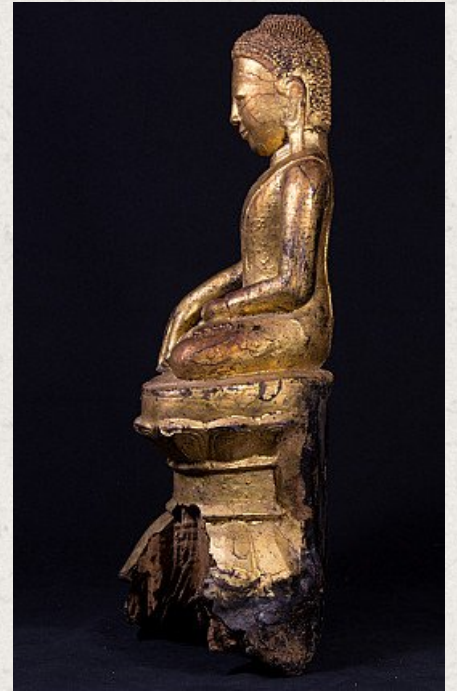

Antique Burmese Buddha statue

- Material : wood
- 50,5 cm high
- 25 cm wide and 16 cm deep
- Gilded with 24 krt. gold
- Ava style
- Bhumisparsha mudra
- 17-18th century
- Weight: 5,3 kgs
- Originating from Burma
- Nr: 2623-4
- Price : 1,350 euro