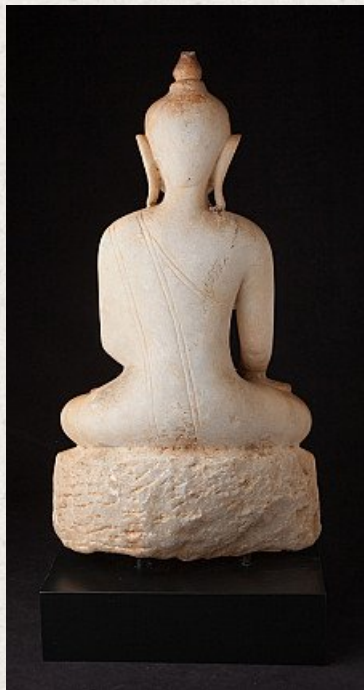

Antique Burmese alabaster Buddha statue

- Material : marble
- 65,5 cm high
- 31 cm wide and 17,5 cm deep
- The height is measured including the base
- Ava style
- Bhumisparsha mudra
- 17th century
- Very nice stone. The light shines thru the Buddha, very beautiful !
- Weight: 23,75 kgs
- Originating from Burma
- Nr: 2628-2