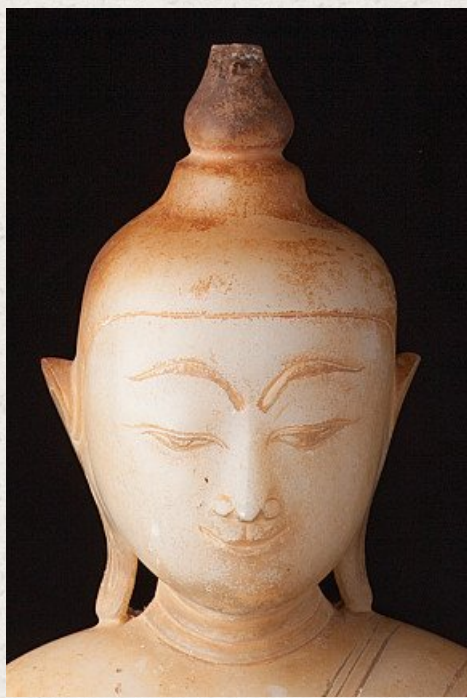

Antique Burmese alabaster Buddha statue

- Material : marble
- 65,5 cm high
- 31 cm wide and 17,5 cm deep
- The height is measured including the base
- Ava style
- Bhumisparsha mudra
- 17th century
- Very nice stone. The light shines thru the Buddha, very beautiful !
- Weight: 23,75 kgs
- Originating from Burma
- Nr: 2628-2