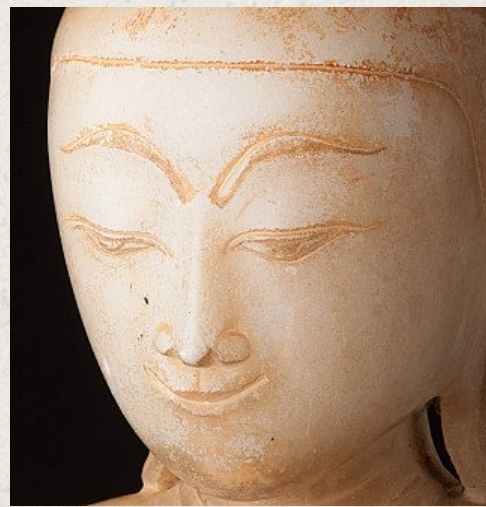

Antique Burmese alabaster Buddha statue

- Material : marble
- 65,5 cm high
- 31 cm wide and 17,5 cm deep
- The height is measured including the base
- Ava style
- Bhumisparsha mudra
- 17th century
- Very nice stone. The light shines thru the Buddha, very beautiful !
- Weight: 23,75 kgs
- Originating from Burma
- Nr: 2628-2