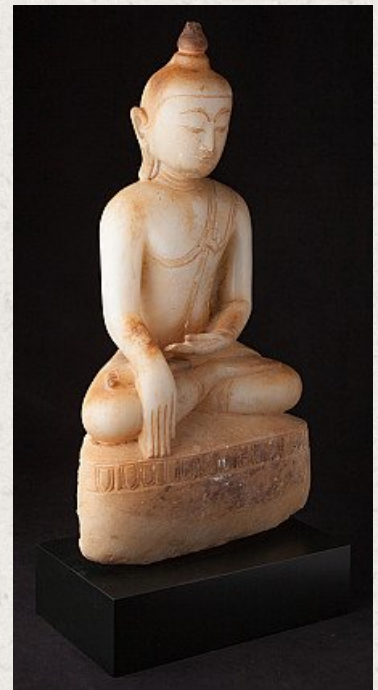

Antique Burmese alabaster Buddha statue

- Material : marble
- 65,5 cm high
- 31 cm wide and 17,5 cm deep
- The height is measured including the base
- Ava style
- Bhumisparsha mudra
- 17th century
- Very nice stone. The light shines thru the Buddha, very beautiful !
- Weight: 23,75 kgs
- Originating from Burma
- Nr: 2628-2