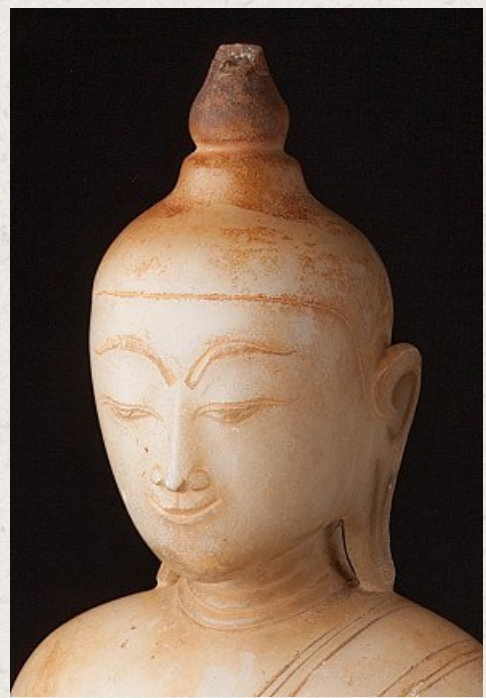

Antique Burmese alabaster Buddha statue

- Material : marble
- 65,5 cm high
- 31 cm wide and 17,5 cm deep
- The height is measured including the base
- Ava style
- Bhumisparsha mudra
- 17th century
- Very nice stone. The light shines thru the Buddha, very beautiful !
- Weight: 23,75 kgs
- Originating from Burma
- Nr: 2628-2