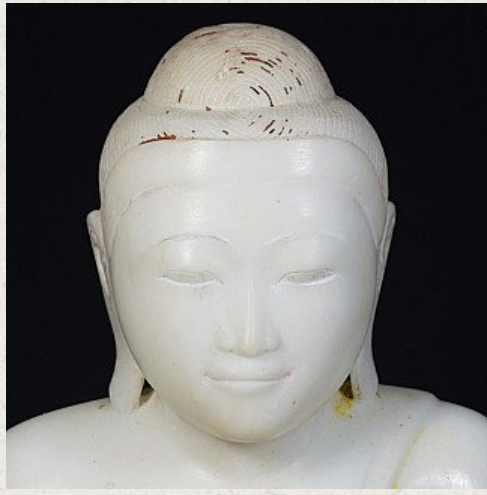

## Antique marble Buddha statue

- Material : marble
- 49 cm high
- 42 cm wide and 28 cm deep
- Mandalay style
- Bhumisparsha mudra
- 19th century
- Originating from Burma
- Nr. 2628-7

[See on website](#)