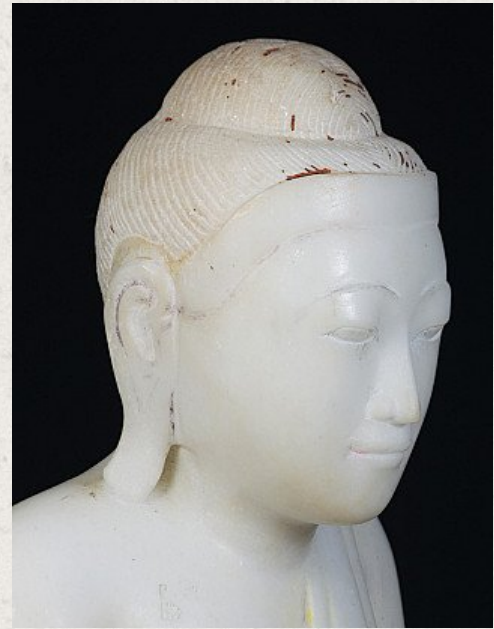

## Antique marble Buddha statue

- Material : marble
- 49 cm high
- 42 cm wide and 28 cm deep
- Mandalay style
- Bhumisparsha mudra
- 19th century
- Originating from Burma
- Nr. 2628-7

[See on website](#)