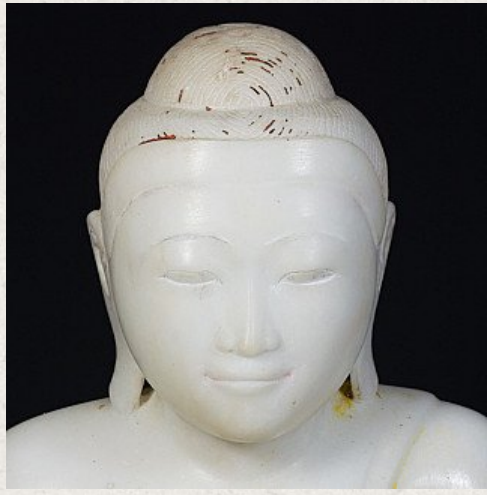

[See on website](#)