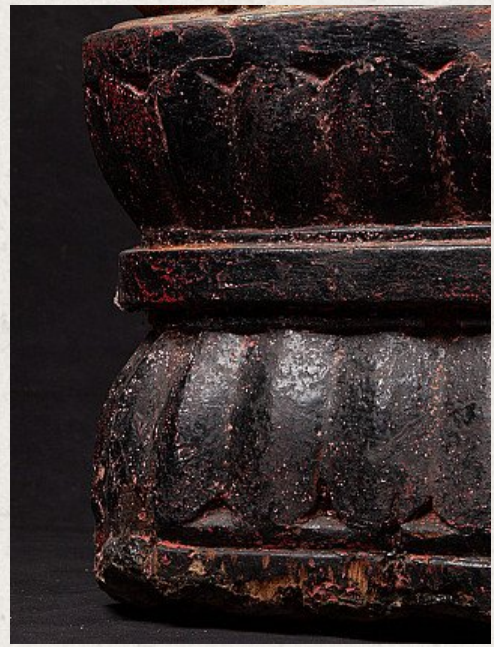

## 16th century Burmese Buddha statue

- Material : wood
- 87,5 cm high
- 46 cm wide and 33 cm deep
- With traces of the original 24 krt. gilding
- Ava style
- Bhumisparsha mudra
- 16th century - early Ava period
- Special !
- Weight: 27,9 kgs
- Originating from Burma
- Nr: 2633