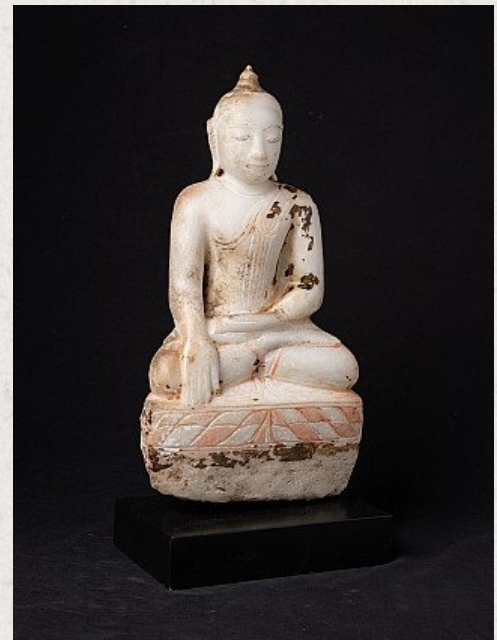

Antique marble Buddha statue

- Material : marble
- 49,5 cm high
- 24,1 cm wide and 14,7 cm deep
- With traces of 24 krt. gilding
- Ava style
- Bhumisparsha mudra
- 17-18th century
- The height is measured including the base
- Originating from Burma
- Nr: 2636-13

Original Buddhas

Rielerweg 71-73

7416 ZB Deventer

The Netherlands

www.ww-w.burmese-art.com

info@originalbuddhas.com

+31-6-22192241