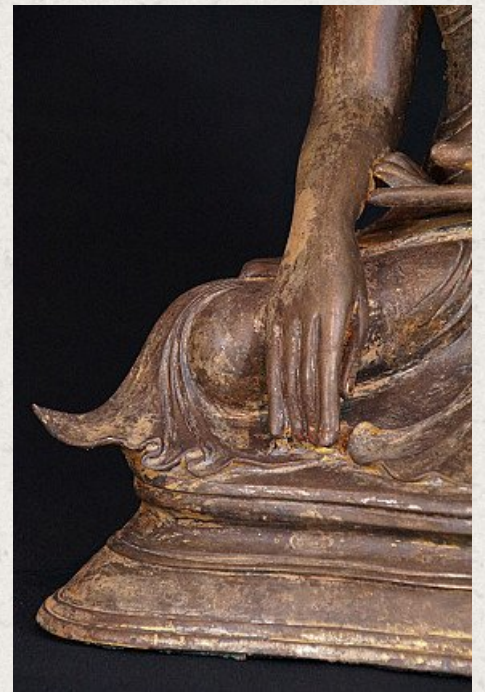

[See on website](#)