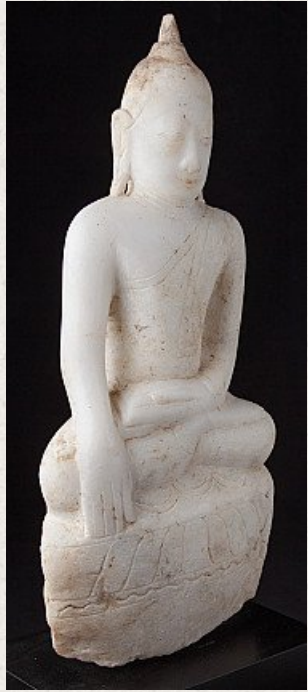

Antique Burmese Buddha statue

- Material : marble
- 54 cm high
- 22 cm wide and 14 cm deep
- Without the base, the Buddha is 44 cm high
- Ava style
- Bhumisparsha mudra
- 18th century
- Originating from Burma
- Nr: 2641-12