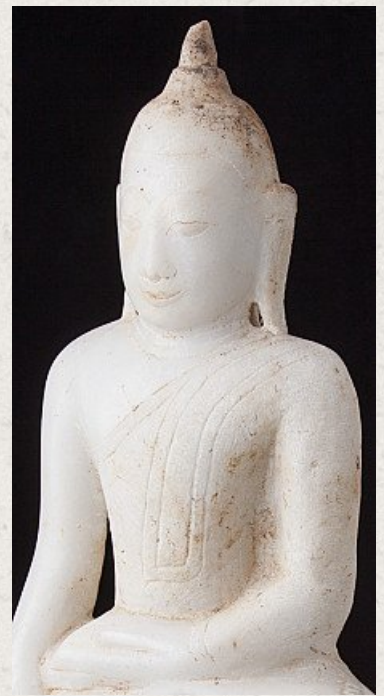

Antique Burmese Buddha statue

- Material : marble
- 54 cm high
- 22 cm wide and 14 cm deep
- Without the base, the Buddha is 44 cm high
- Ava style
- Bhumisparsha mudra
- 18th century
- Originating from Burma
- Nr: 2641-12