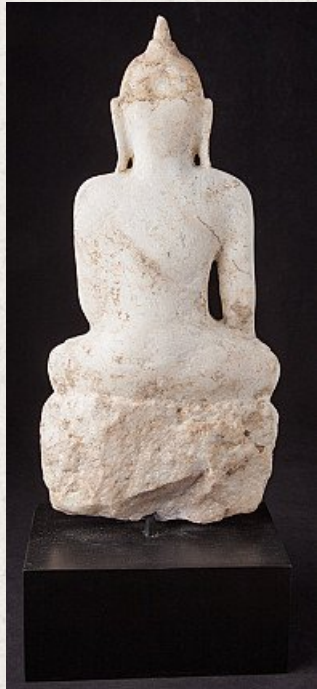

Antique Burmese Buddha statue

- Material : marble
- 54 cm high
- 22 cm wide and 14 cm deep
- Without the base, the Buddha is 44 cm high
- Ava style
- Bhumisparsha mudra
- 18th century
- Originating from Burma
- Nr: 2641-12