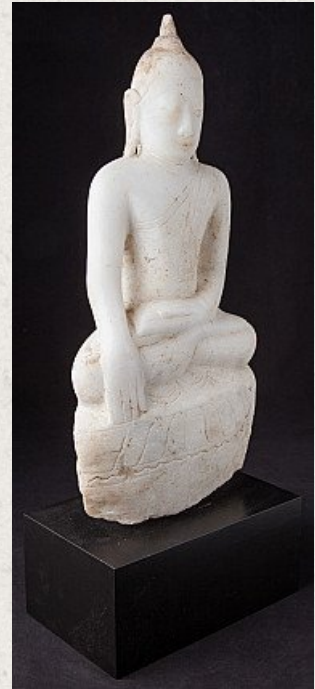

Antique Burmese Buddha statue

- Material : marble
- 54 cm high
- 22 cm wide and 14 cm deep
- Without the base, the Buddha is 44 cm high
- Ava style
- Bhumisparsha mudra
- 18th century
- Originating from Burma
- Nr: 2641-12