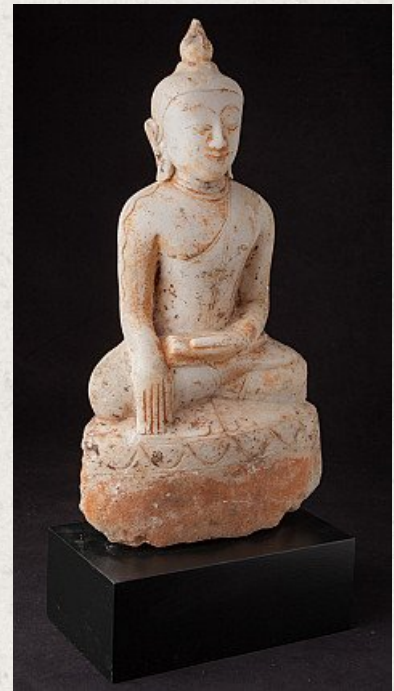

Antique Burmese alabaster Buddha statue

- Material : marble
- 51 cm high
- 23,5 cm wide and 13 cm deep
- The height is measured including the base
- Ava style
- Bhumisparsha mudra
- 18th century
- Originating from Burma
- Nr: 2641-2

Rielerweg 71-73

7416 ZB Deventer

The Netherlands

www.originalbuddhas.com

info@originalbuddhas.com

+31-6-22192241