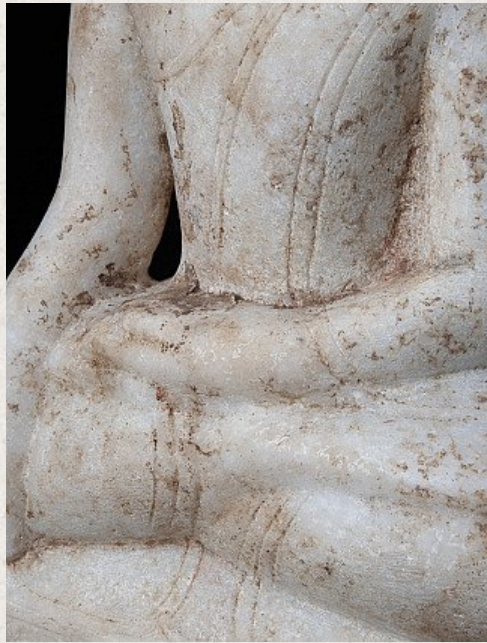

[See on website](#)