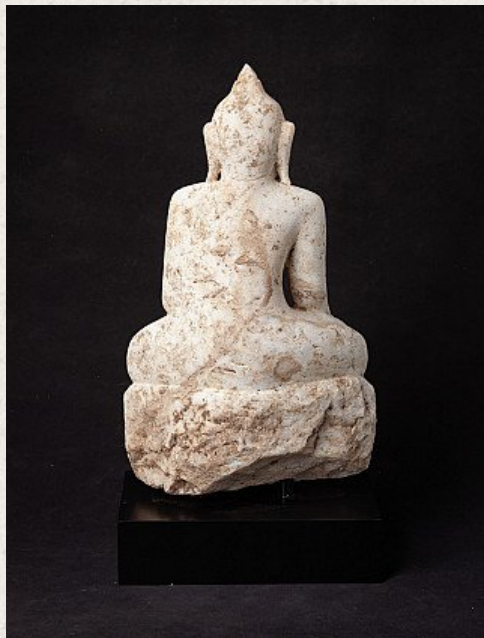

Antique marble Buddha statue

- Material : marble
- 45,6 cm high
- 23,3 cm wide and 16 cm deep
- The height is measured including the base
- Ava style
- Bhumisparsha mudra
- 18th century
- Originating from Burma
- Nr: 2641-8

Original Buddhas

Rielerweg 71-73

7416 ZB Deventer

The Netherlands

www.originalbuddhas.com

info@originalbuddhas.com

+31-6-22192241