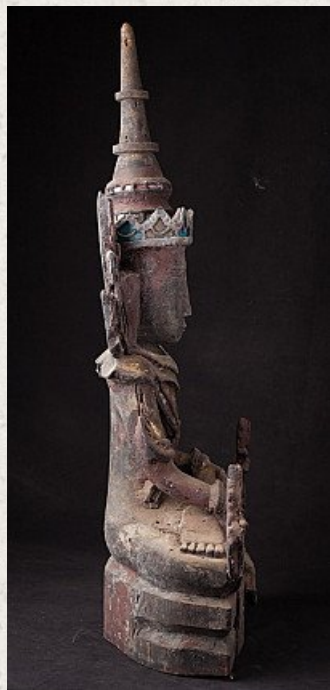

Old wooden Shan Buddha

- Material : wood
- 89 cm high
- 43 cm wide and 22 cm deep
- Shan (Tai Yai) style
- Bhumisparsha mudra
- Early / middle 20th century
- Originating from Burma
- Nr. 2644-2

Rielerweg 71-73
7416 ZB Deventer
The Netherlands
www.originalbuddhas.com
info@originalbuddhas.com
+31-6-22192241