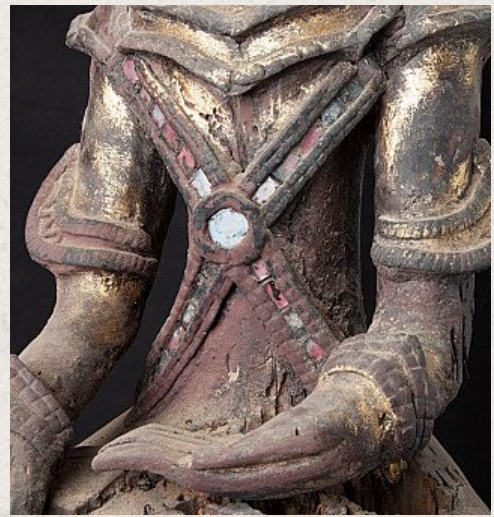

Old wooden Shan Buddha

- Material : wood
- 89 cm high
- 43 cm wide and 22 cm deep
- Shan (Tai Yai) style
- Bhumisparsha mudra
- Early / middle 20th century
- Originating from Burma
- Nr. 2644-2

Rielerweg 71-73
7416 ZB Deventer
The Netherlands
www.originalbuddhas.com
info@originalbuddhas.com
+31-6-22192241